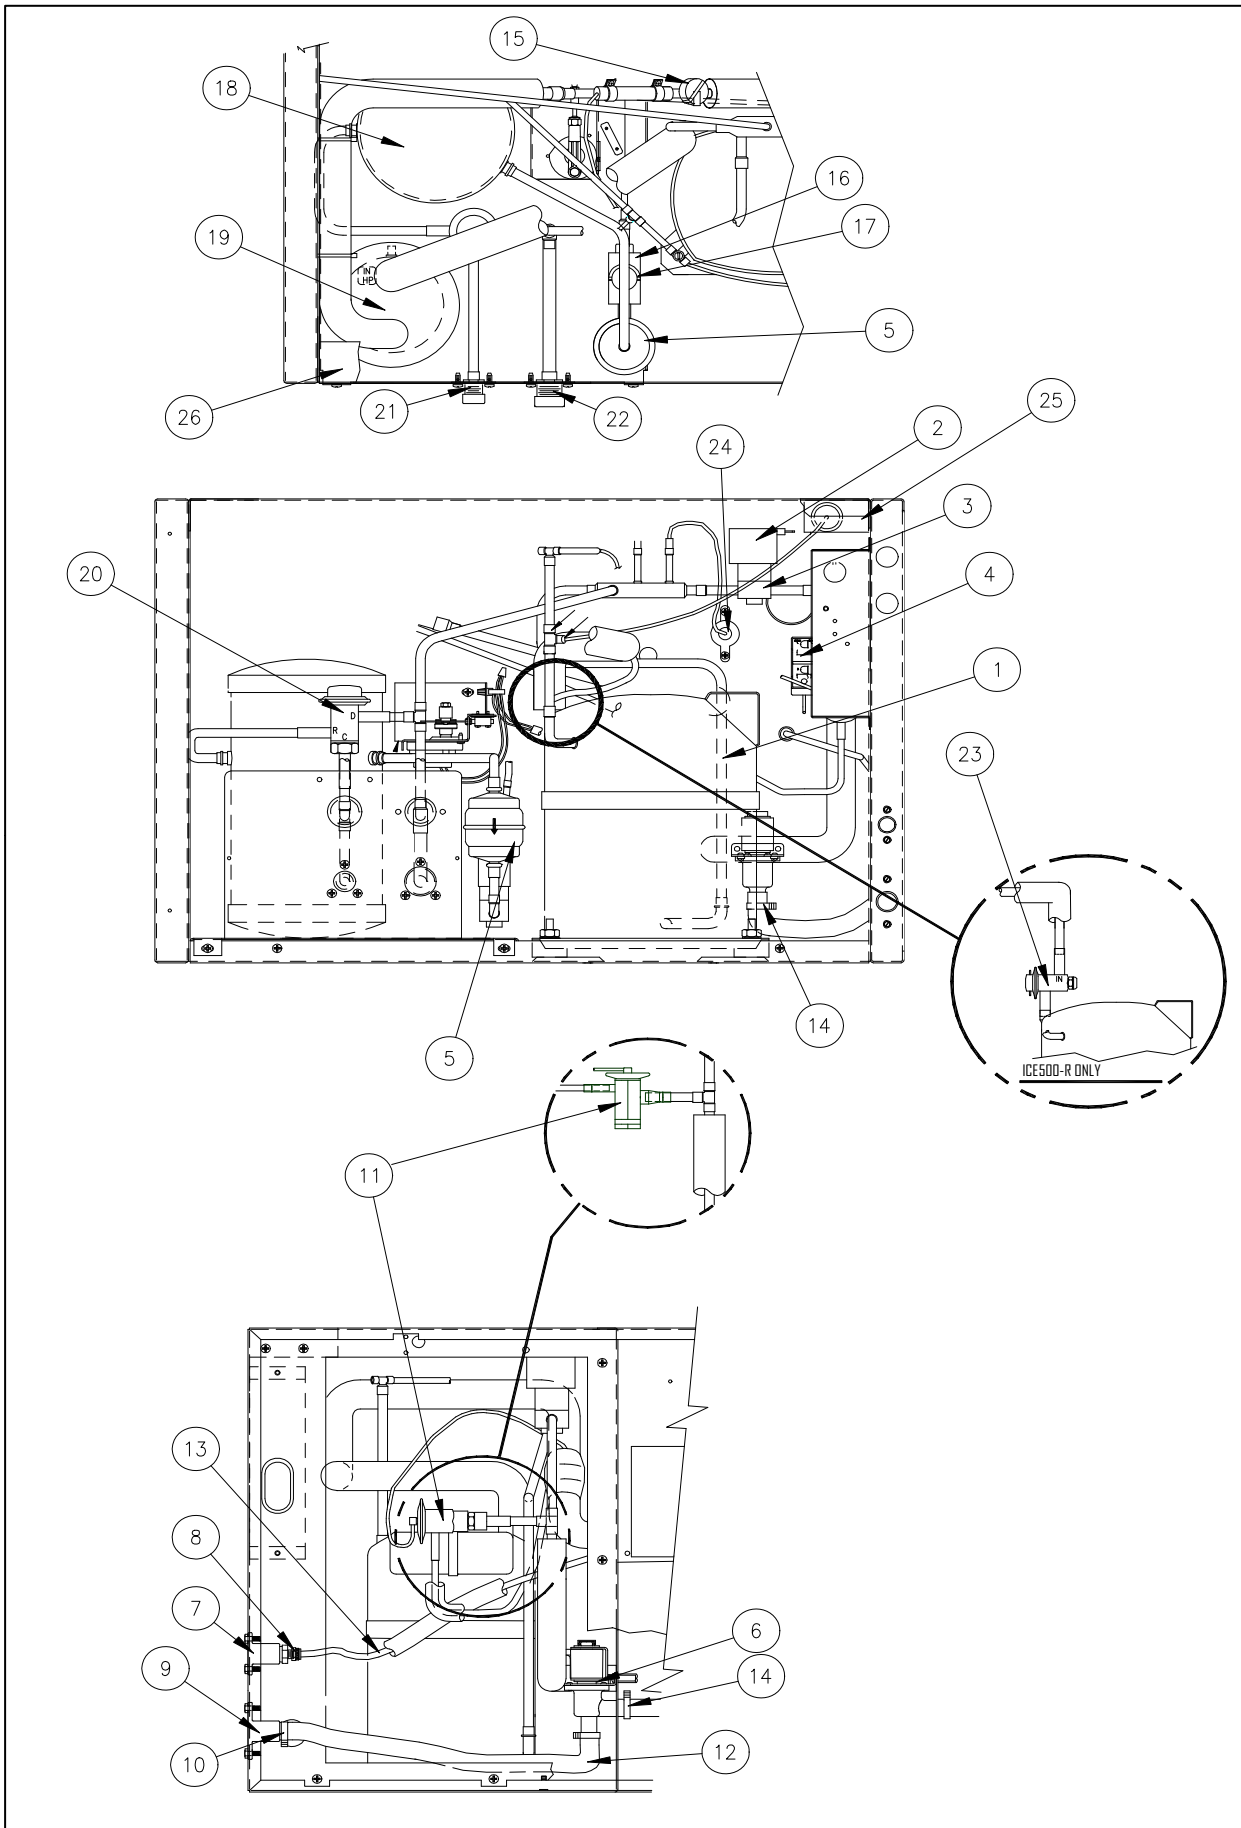

Item		Model Number			Description
No.	ICE0500		ICE0605	ICE0606	
1	9181085-12		9181112-12	9181112-11	Compressor
2	9151123-03		9151123-04	9151123-04	Hot Gas Valve Coil
3	9151123-01		9151123-01	9151123-01	Hot Gas Valve Body
4	9041094-01		9041094-01	9041094-01	Low Pressure Control
5	9151004-04		9151004-04	9151004-04	Filter Drier
6	9041086-01		9041086-02	9041086-02	Purge Valve
7	9091074-01		9091074-01	9091074-01	Drop Adapter
8	9091083-01		9091083-01	9091083-01	Water Inlet Fitting
9	9091119-01		9091119-01	9091119-01	Purge Drain Fitting
10	9021010-03		9021010-03	9021010-03	Clamp
11	9151006-08		9151006-08	9151006-08	Expansion Valve
11	9151149-01				Expansion Valve (Beg. Ser. K1)
11			9151151-01	9151151-01	Expansion Valve (Beg. Ser. B2)
12	9051280-01		9051280-01	9051280-01	Purge Drain Hose
13	6021032-01		6021032-01	6021032-01	Tube (2.17 Ft.)
14	9021010-04		9021010-04	9021010-04	Clamp
15	9041087-03		9041087-03	9041087-03	High Temp Safety
16	9151123-02		9151123-02	9151123-02	Liquid Line Solenoid Body
17	9151123-03		9151123-04	9151123-04	Liquid Line Solenoid Coil
18	9151074-01		9151074-01	9151074-01	Receiver
19	2091197-01		N/A	N/A	Accumulator
20	9151027-04		9151027-04	9151027-04	Mixing Valve
21	9091001-11		9091001-11	9091001-11	Remote Fitting 3/8"
22	9091001-12		9091001-12	9091001-12	Remote Fitting 1/2"
23	9151086-01		N/A	N/A	CPR Valve
24	9041051-04		9041051-04	9041051-04	High Pressure Control
25	9041040-01		9041040-01	9041040-01	Pump Down Control
26	3012724-01		3012724-01	3012724-01	Rear Brace