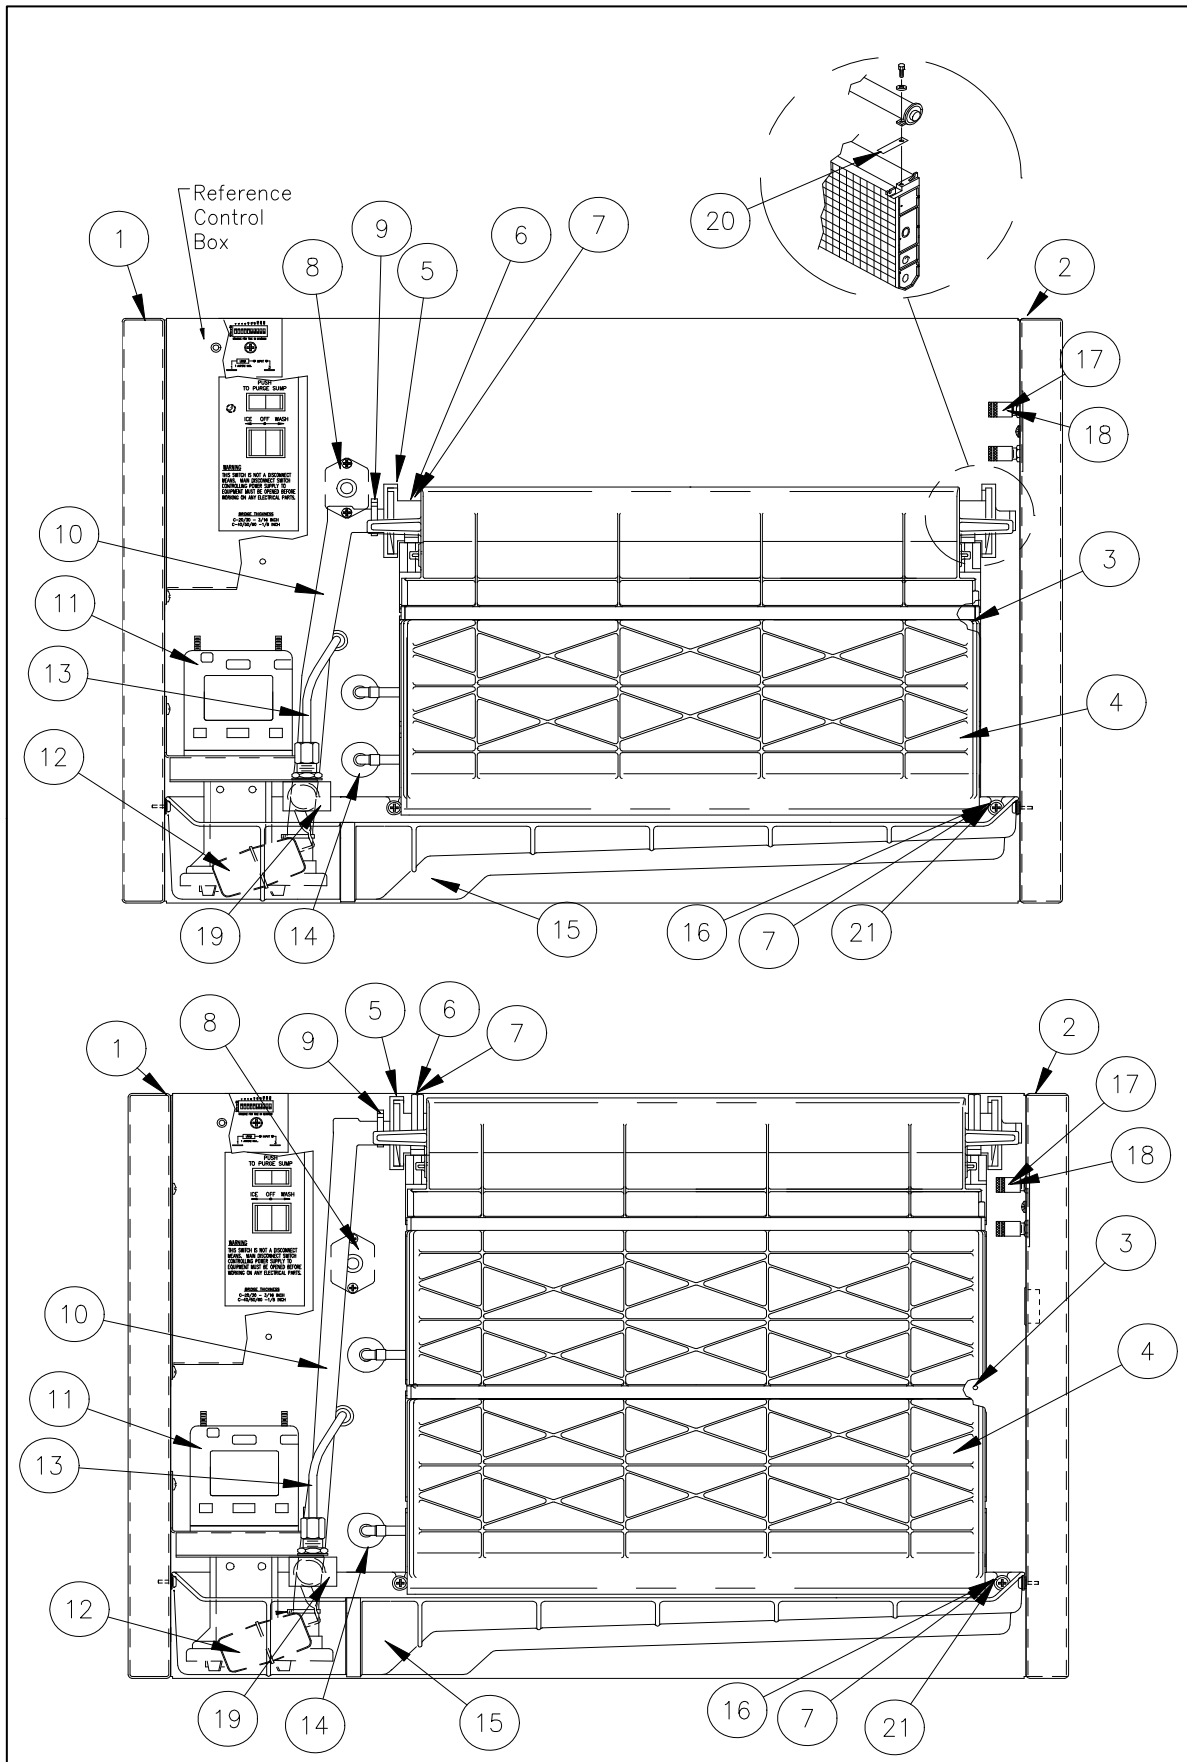

Item	Model Number			Description
No.	ICE0305	ICE0405	ICE0605	
1	2101285-01	2101285-01	2101285-01	Top Panel
1	2101280-01	2101280-01	2101280-01	Top Panel- Top Discharge
2	9031098-02	9031098-02	9031098-02	Top Panel Screw
3	2031465-01	2031465-01	2031465-01	Front Panel
4	9031098-02	9031098-02	9031098-02	Front Panel Screw
5	3021770-01	3021770-01	3021770-01	LH Side Panel
6	9031046-02	9031046-02	9031046-02	Side Panel Screws
7	9031141-01	9031141-01	9031141-01	Plastic Nut Insert
8	2031468-01	2031468-01	2031468-01	RH Side Panel- Louvered
9	3012681-01	3012681-01	3012681-01	Junction Box Cover
10	9031046-01	9031046-01	9031046-01	Junction Box Cover Screw
11	3021774-01	3021774-01	3021774-01	RH Side Panel
12	3021742-01	3021742-01	3021742-01	Rear Panel
13	9031046-01	9031046-01	9031046-01	Rear Panel Screw
14	3012905-01	3012905-01	3012905-01	Control Box Top Cover
15	3012904-01	3012904-01	3012904-01	Control Box Side Cover
16	9031046-01	9031046-01	9031046-01	Control Box Screws
17	3012893-01	3012893-01	3012893-01	Water Trough Support