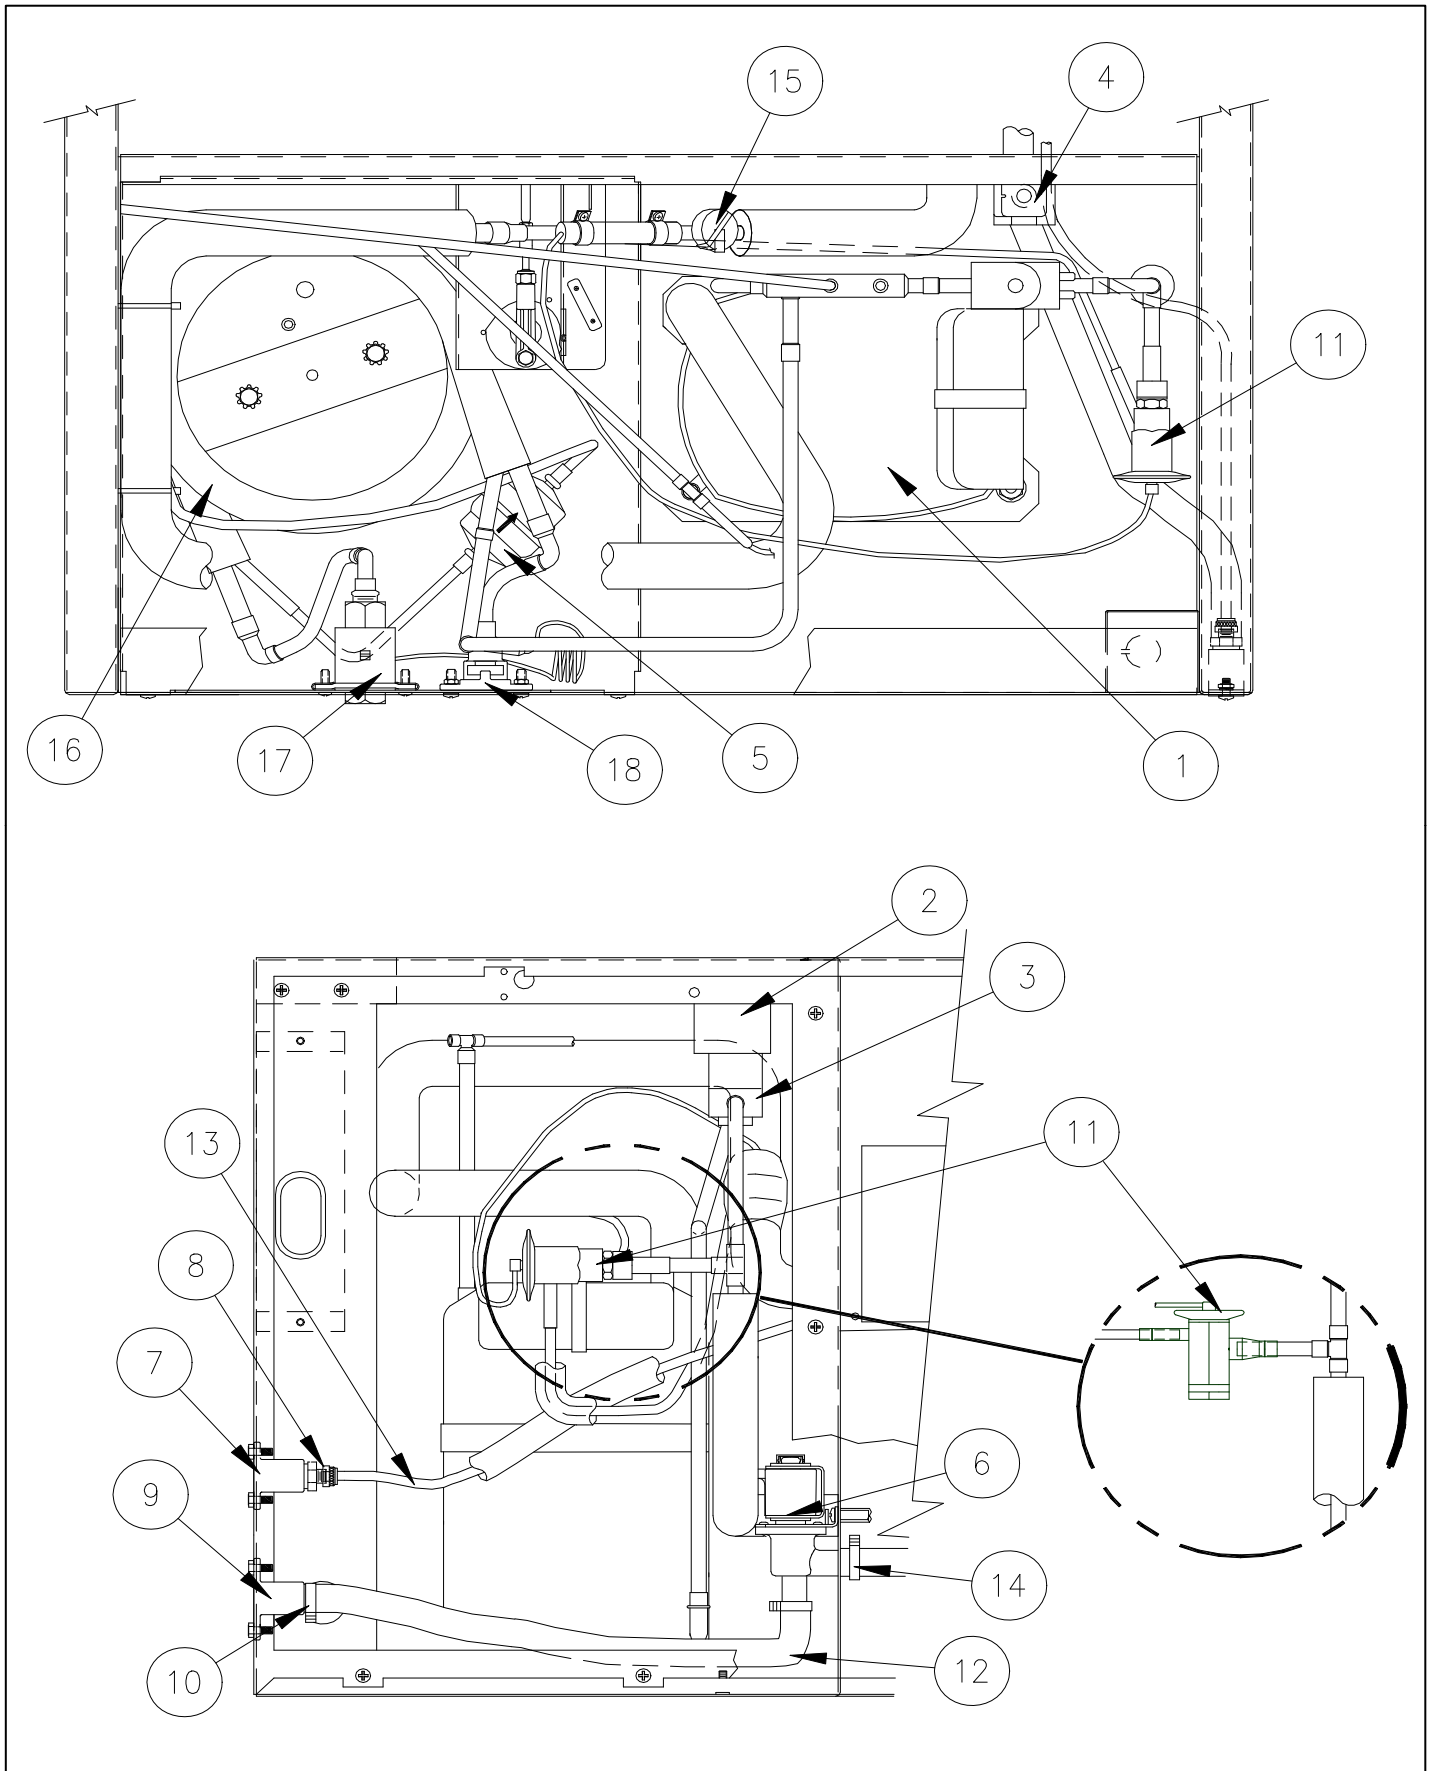

ICE Series Service Parts

Water Cooled

Item		Model Number				Description
No.	ICE0250	ICE0400	ICE0406	ICE0500	ICE0606	
1	9181117-11	9181086-11	9181086-12	9181085-12	9181112-11	Compressor
1	9181121-11					Compressor Beg. Rev 2
2	9151123-03	9151123-03	9151023-04	9151123-03	9151023-04	Hot Gas Valve Coil
3	9151123-01	9151123-01	9151123-01	9151123-01	9151123-01	Hot Gas Valve Body
4	9041094-01	9041094-01	9041094-01	9041094-01	9041094-01	Low Pressure Control
5	9151004-02	9151004-02	9151004-02	9151004-02	9151004-02	Filter Drier
6	9041086-01	9041086-01	9041086-02	9041086-01	9041086-02	Purge Valve
7	9091074-01	9091074-01	9091074-01	9091074-01	9091074-01	Drop Adapter
8	9091083-01	9091083-01	9091083-01	9091083-01	9091083-01	Water Inlet Fitting
9	9091119-01	9091119-01	9091119-01	9091119-01	9091119-01	Purge Drain Fitting
10	9021010-03	9021010-03	9021010-03	9021010-03	9021010-03	Clamp
11	9151006-21	9151006-08	9151006-08	9151006-08	9151006-08	Expansion Valve
11	9151154-01					Expansion Valve (Beg. Ser. F3)
11		9151149-01	9151149-01	9151149-01		Expansion Valve (Beg. Ser. K1)
11					9151151-01	Expansion Valve (Beg. Ser. B2)
12	9051280-01	9051280-01	9051280-01	9051280-01	9051280-01	Purge Drain Hose
13	6021032-01	6021032-01	6021032-01	6021032-01	6021032-01	Tube (2.17 Ft.)
14	9021010-04	9021010-04	9021010-04	9021010-04	9021010-04	Clamp
15	9041087-03	9041087-03	9041087-03	9041087-03	9041087-03	High Temp Safety
16	9141061-01	9141023-01	9141024-01	9141024-01	9141024-01	Water Condenser
17	9041059-01	9041059-01	9041059-01	9041059-01	9041059-01	Water Valve
18	9091063-02	9091063-02	9091063-02	9091063-02	9091063-02	Drop Adapter 1/2"

Item		Model Number			Description
No.	ICE0305	ICE0405	ICE0605		
1	9101088-11	9181088-11	9181112-12	Compressor	
2	9151023-04	9151023-04	9151023-04	Hot Gas Valve Coil	
3	9151123-01	9151123-01	9151123-01	Hot Gas Valve Body	
4	9041094-01	9041094-01	9041094-01	Low Pressure Control	
5	9151004-02	9151004-02	9151004-02	Filter Drier	
6	9041086-02	9041086-02	9041086-02	Purge Valve	
7	9091074-01	9091074-01	9091074-01	Drop Adapter	
8	9091083-01	9091083-01	9091083-01	Water Inlet Fitting	
9	9091119-01	9091119-01	9091119-01	Purge Drain Fitting	
10	9021010-03	9021010-03	9021010-03	Clamp	
11	9161006-16	9151006-08	9151006-08	Expansion Valve	
11	9151154-01			Expansion Valve (Beg. Ser. F3)	
11		9151149-01		Expansion Valve (Beg. Ser. K1)	
11			9151151-01	Expansion Valve (Beg. Ser. B2)	
15	9041087-03	9041087-03	9041087-03	High Temp Safety	
16	9141061-01	9141024-01	9141024-01	Water Condenser	
17	9041059-01	9041059-01	9041059-01	Water Valve	
18	9091063-02	9091063-02	9091063-02	Drop Adapter 1/2"