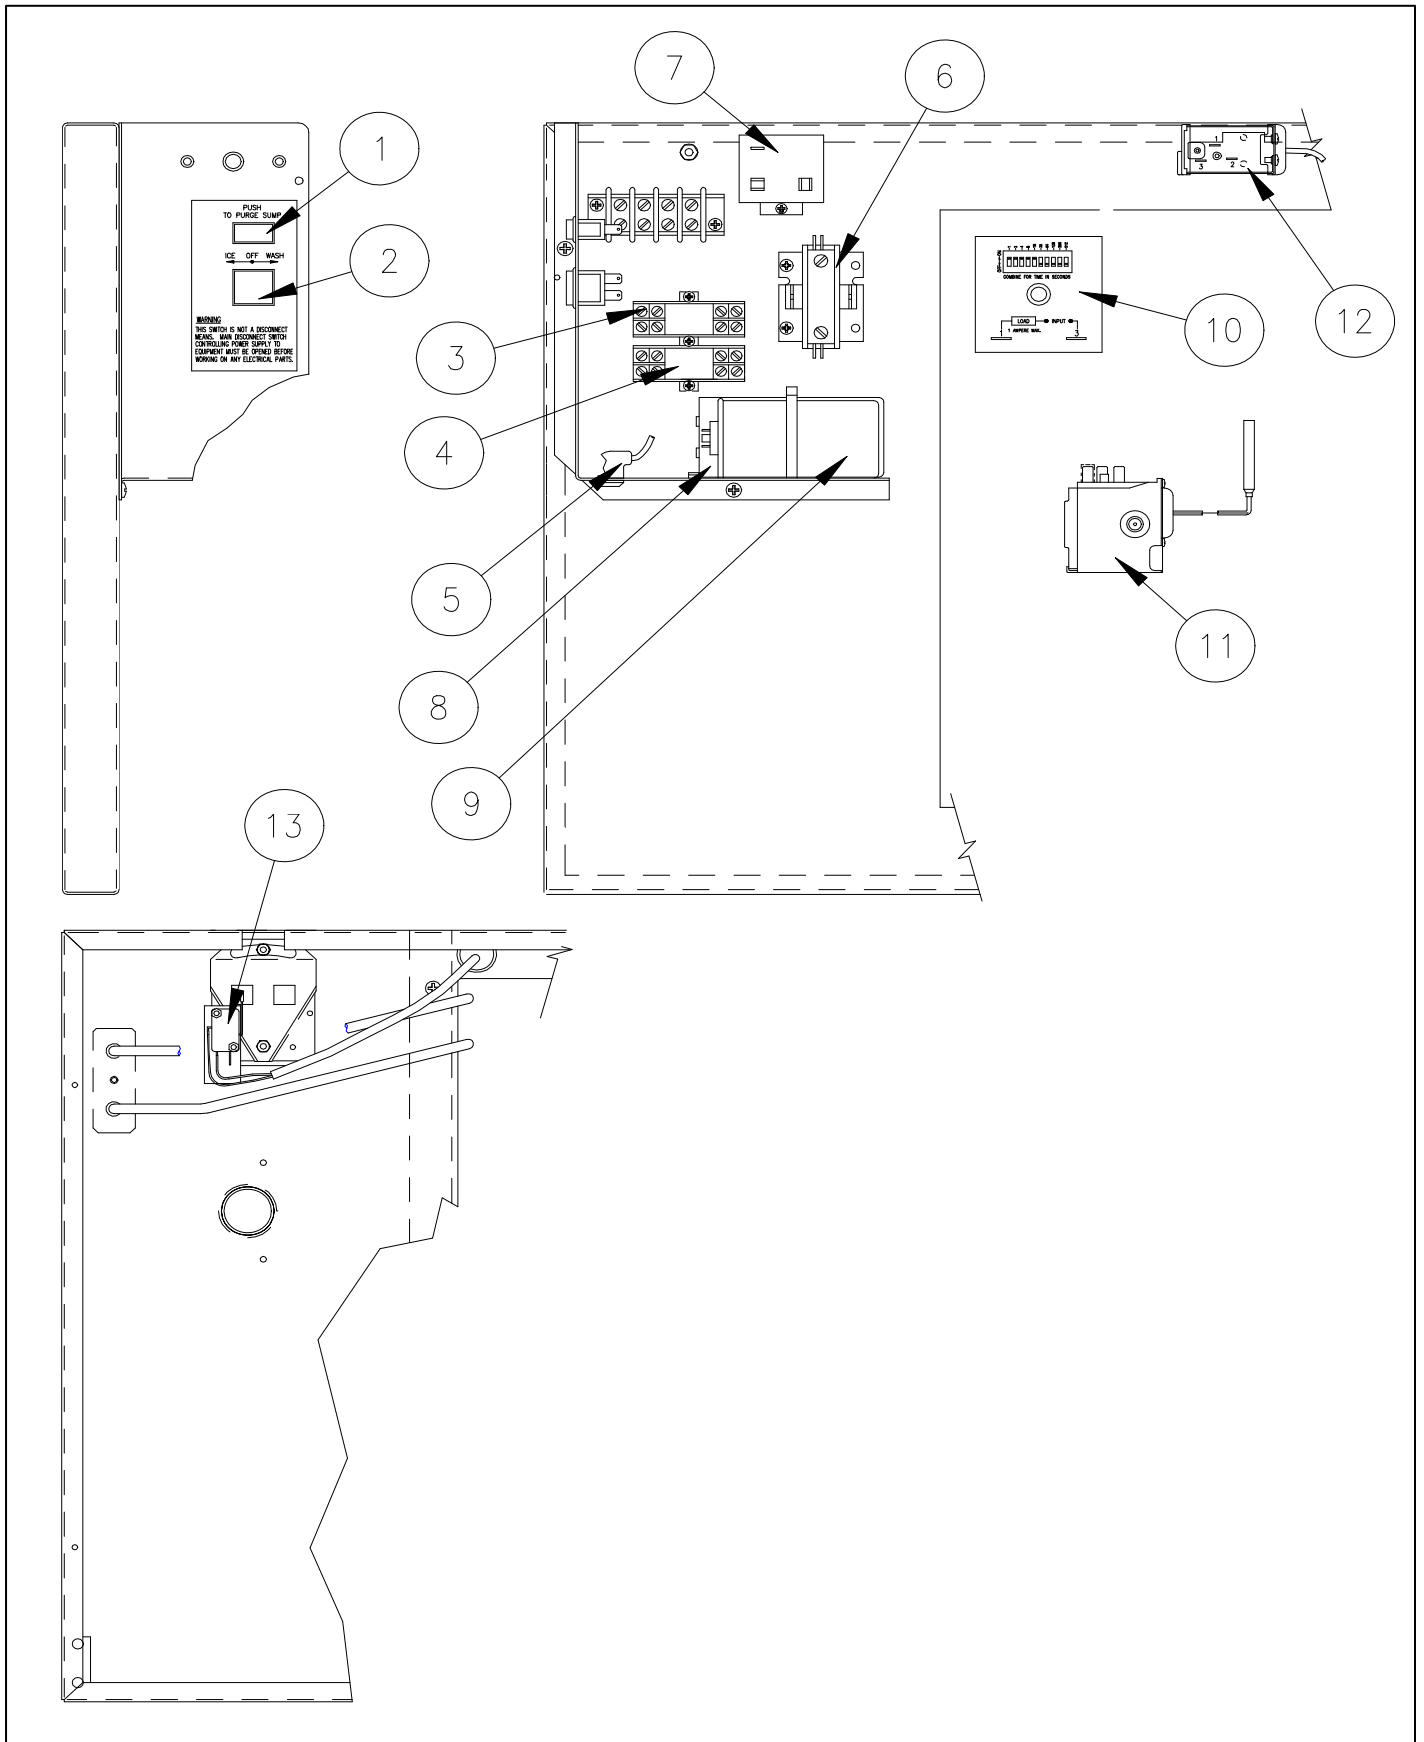

Item		Model Number				Description
No.	ICE0250	ICE0400	ICE0406	ICE0500	ICE0606	
1	9101139-03	9101139-03	9101139-03	9101139-03	9101139-03	Purge Switch
2	9101195-01	9101195-01	9101195-01	9101195-01	9101195-01	ON-OFF-WASH Switch
3	9101083-01	9101083-01	9101083-01	9101083-01	9101083-01	Relay Socket
4	9101084-01	9101084-01	9101084-02	9101084-01	9101084-02	Relay
5	9101218-12	9101218-12	9101218-12	9101218-12	9101218-12	Water Pump Cord
6	9101002-07	9101002-03	9101002-04	9101002-03	9101002-04	Contactactor
7	9181004-27	9181010-14	9181004-07	9181010-12	9181010-12	Compressor Start Relay
8	9181003-39	9181003-17	9181003-05	9181003-26	9181003-26	Start Capacitor
9	N/A	N/A	N/A	9181009-17	9181009-11	Run Capacitor
10	9101148-01	9101148-01	9101148-01	9101148-01	9101148-01	Timer
11	9041094-01	9041094-01	9041094-01	9041094-01	9041094-01	Low Pressure Timer Initiate
12	N/A	N/A	N/A	9041040-01	9041040-01	Pump Down Control
13	9101124-02	9101124-02	9101124-02	9101124-02	9101124-02	Bin Switch

Item		Model Number			Description
No.	ICE0305	ICE0405	ICE0605		
1	9101139-03	9101139-03	9101139-03	Purge Switch	
2	9101195-01	9101195-01	9101195-01	ON-OFF-WASH Switch	
3	9101083-01	9101083-01	9101083-01	Relay Socket	
4	9101084-02	9101084-02	9101084-02	Relay	
5	9101218-12	9101218-12	9101218-12	Water Pump Cord	
6	9101002-04	9101002-04	9101002-04	Contactactor	
7	9181004-04	9181004-04	9181010-10	Compressor Start Relay	
8	9181003-08	9181003-08	9181003-33	Start Capacitor	
9	N/A	N/A	9181009-11	Run Capacitor	
10	9101148-01	9101148-01	9101148-01	Timer	
11	9041094-01	9041094-01	9041094-01	Low Pressure Timer Initiate	
12	N/A	N/A	9041040-01	Pump Down Control	
13	9101124-02	9101124-02	9101124-02	Bin Switch	

Compressor Components

Model Number					Description
ICE0250	ICE0400	ICE0406	ICE0500	ICE0606	
9181121-11	9181086-11	9181086-12	9181085-12	9181112-11	Compressor
9181005-37	9181005-12	9181005-26	9181005-22	Internal	Overload
9181004-27	9181010-14	9181004-07	9181010-12	9181010-12	Relay
9181003-39	9181003-17	9181003-05	9181003-26	9181003-26	Start Capacitor
N/A	N/A	N/A	9181009-17	9181009-11	Run Capacitor

Model Number			
ICE0305	ICE0405	ICE0605	Description
9181088-11	9181088-11	9181112-12	Compressor
9181005-26	9181005-26	Internal	Overload
9181004-04	9181004-04	9181010-10	Relay
9181003-08	9181003-08	9181003-33	Start Capacitor
N/A	N/A	9181009-11	Run Capacitor