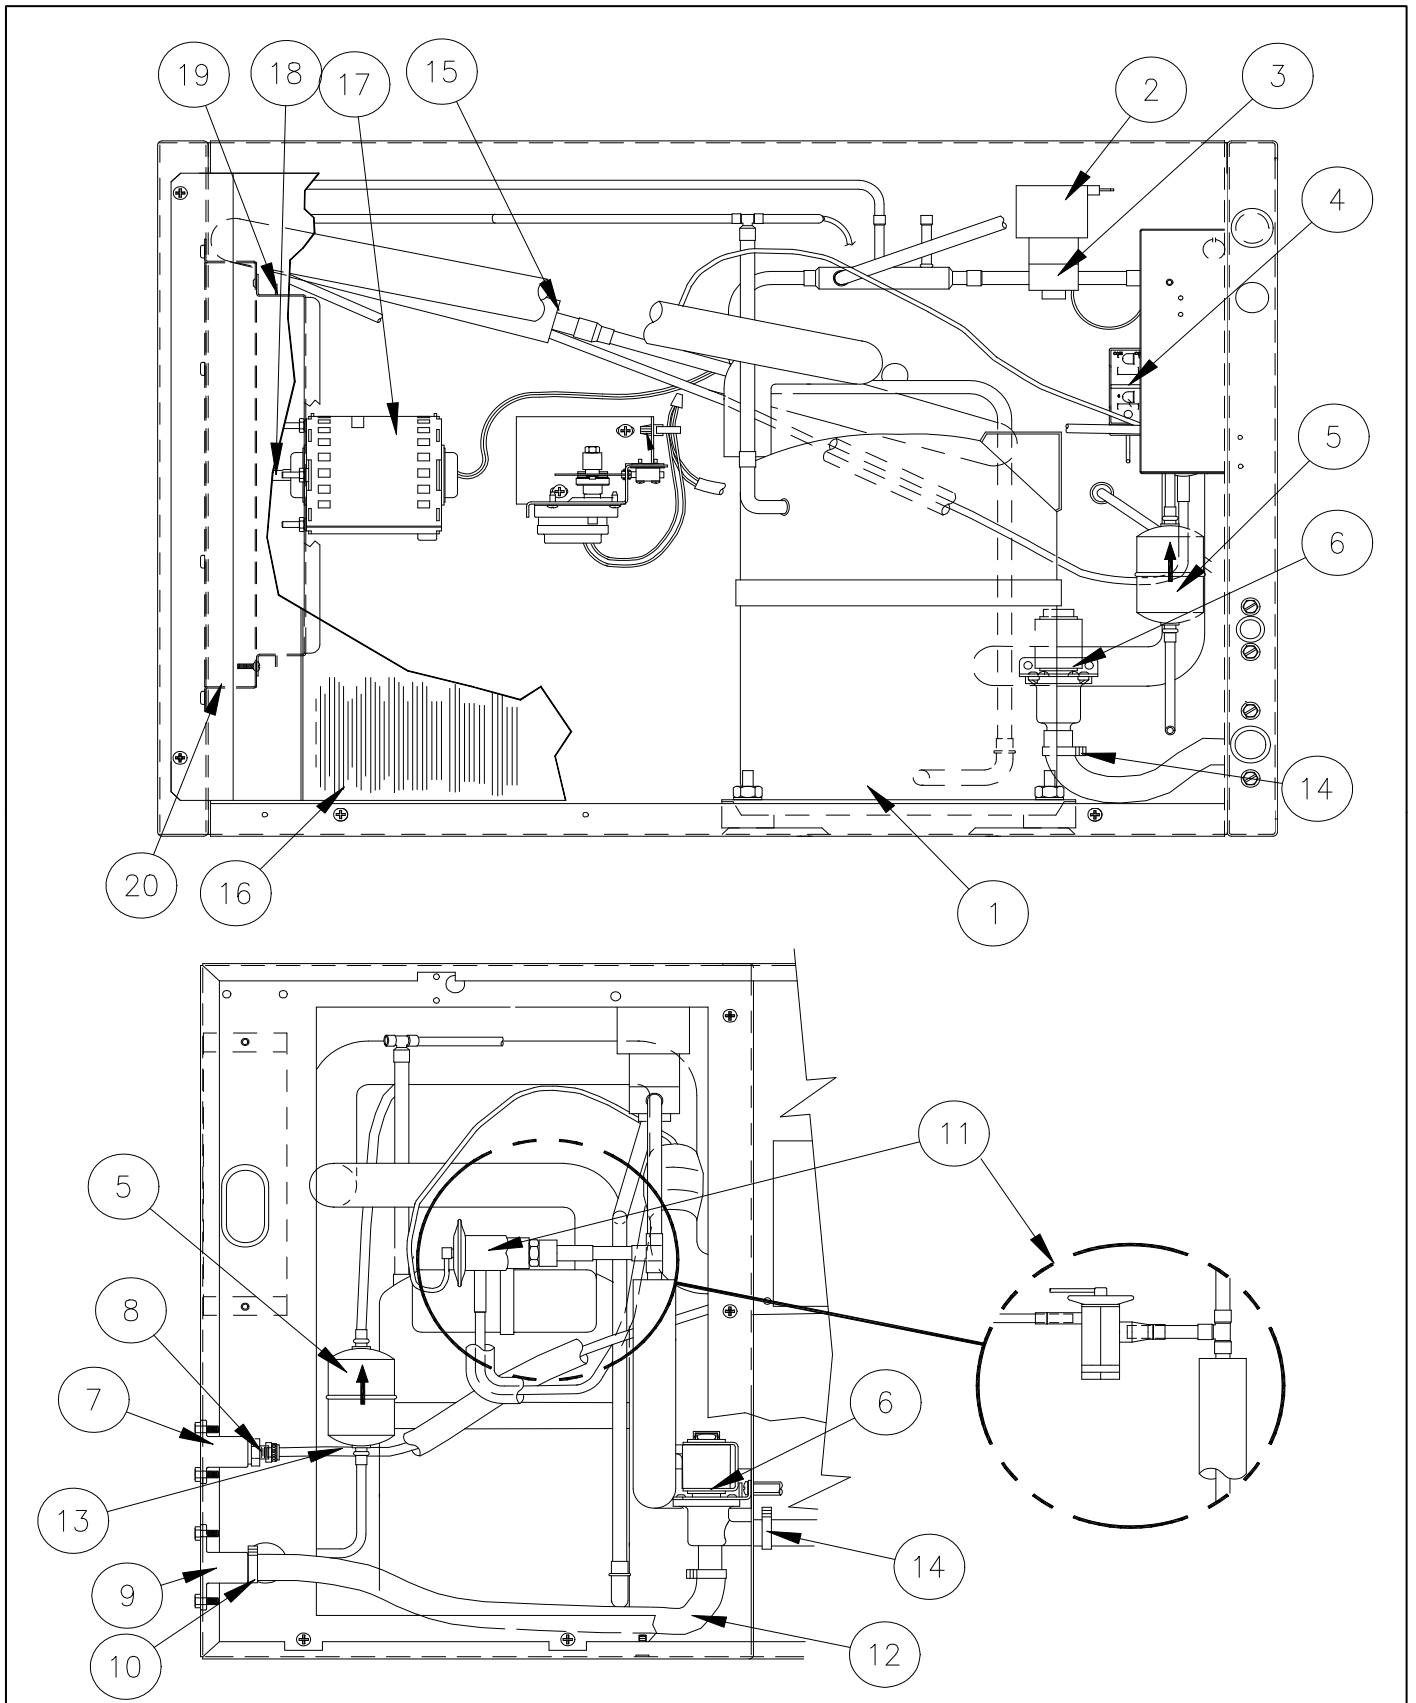

ICE Series Service Parts

Air Cooled

Item	Model Number					Description
No.	ICE0250	ICE0400	ICE0406	ICE0500	ICE0606	
1	9181117-11	9181086-11	9181086-12	9181085-12	9181112-11	Compressor
1	9181121-11					Compressor Beg. Rev 2
2	9151123-03	9151123-03	9151023-04	9151123-03	9151023-04	Hot Gas Valve Coil
3	9151123-01	9151123-01	9151123-01	9151123-01	9151123-01	Hot Gas Valve Body
4	9041094-01	9041094-01	9041094-01	9041094-01	9041094-01	Low Pressure Control
5	9151004-02	9151004-02	9151004-02	9151004-02	9151004-02	Filter Drier
6	9041086-01	9041086-01	9041086-02	9041086-01	9041086-02	Purge Valve
7	9091074-01	9091074-01	9091074-01	9091074-01	9091074-01	Drop Adapter
8	9091083-01	9091083-01	9091083-01	9091083-01	9091083-01	Water Inlet Fitting
9	9091119-01	9091119-01	9091119-01	9091119-01	9091119-01	Purge Drain Fitting
10	9021010-03	9021010-03	9021010-03	9021010-03	9021010-03	Clamp
11	9151006-16	9151006-08	9151006-08	9151006-08	9151006-08	Expansion Valve
11	9151154-01					Expansion Valve (Beg. Ser. F3)
11		9151149-01	9151149-01	9151149-01		Expansion Valve (Beg. Ser. K1)
11					9151151-01	Expansion Valve (Beg. Ser. B2)
12	9051280-01	9051280-01	9051280-01	9051280-01	9051280-01	Purge Drain Hose
13	6021032-01	6021032-01	6021032-01	6021032-01	6021032-01	Tube (2.17 Ft.)
14	9021010-04	9021010-04	9021010-04	9021010-04	9021010-04	Clamp
15	9041087-03	9041087-03	9041087-03	9041087-03	9041087-03	High Temp Safety
16	9141104-01	9141106-01	9141106-01	9141113-01	9141113-01	Air Condenser
				9141120-01		Air Cond Beg Ser E217-07212-Z
					9141120-01	Air Cond Beg Ser F2
17	9161089-02	9161089-02	9161089-03	9161089-02	9161089-03	Fan Motor
17				9161078-01		Fan Motor Beg. 07111280012633
18	9131332-02	9131332-02	9131332-02	9131333-02	9131332-02	Fan Blade
18				9131383-01		Fan Blade Beg. 07111280012633
19	3012527-01	3012527-01	3012527-01	3012527-01	3012527-01	Fan Motor Bracket
19				3013252-01		Fan Motor Brkt Beg 07111280012633
20	3012526-01	3012526-01	3012526-01	3012526-01	3012526-01	Fan Shroud

Item	Model Number			Description
No.	ICE0305	ICE0405	ICE0605	
1	9101088-11	9181088-11	9181112-12	Compressor
2	9151023-04	9151023-04	9151023-04	Hot Gas Valve Coil
3	9151123-01	9151123-01	9151123-01	Hot Gas Valve Body
4	9041094-01	9041094-01	9041094-01	Low Pressure Control
5	9151004-02	9151004-02	9151004-02	Filter Drier
6	9041086-02	9041086-02	9041086-02	Purge Valve
7	9091074-01	9091074-01	9091074-01	Drop Adapter
8	9091083-01	9091083-01	9091083-01	Water Inlet Fitting
9	9091119-01	9091119-01	9091119-01	Purge Drain Fitting
10	9021010-03	9021010-03	9021010-03	Clamp
11	9161006-16	9161006-08	9161006-08	Expansion Valve
11	9151154-01			Expansion Valve (Beg. Ser. F3)
11		9151149-01		Expansion Valve (Beg. Ser. K1)
11			9151151-01	Expansion Valve (Beg. Ser. B2)
12	9051280-01	9051280-01	9051280-01	Purge Drain Hose
13	6021032-01	6021032-01	6021032-01	Tube (2.17 Ft.)
14	9021010-04	9021010-04	9021010-04	Clamp
15	9041087-03	9041087-03	9041087-03	High Temp Safety
16	9141106-01	9141006-01	9141113-01	Air Condenser
16	9141004-01			Air Cond Beg Rev 2
17	9161108-03	9161089-03	9161089-03	Fan Motor
18	9131333-01	9131332-02	9131332-02	Fan Blade
19	3012527-01	3012527-01	3012527-01	Fan Motor Bracket
20	3012526-01	3012526-01	3012526-01	Fan Shroud