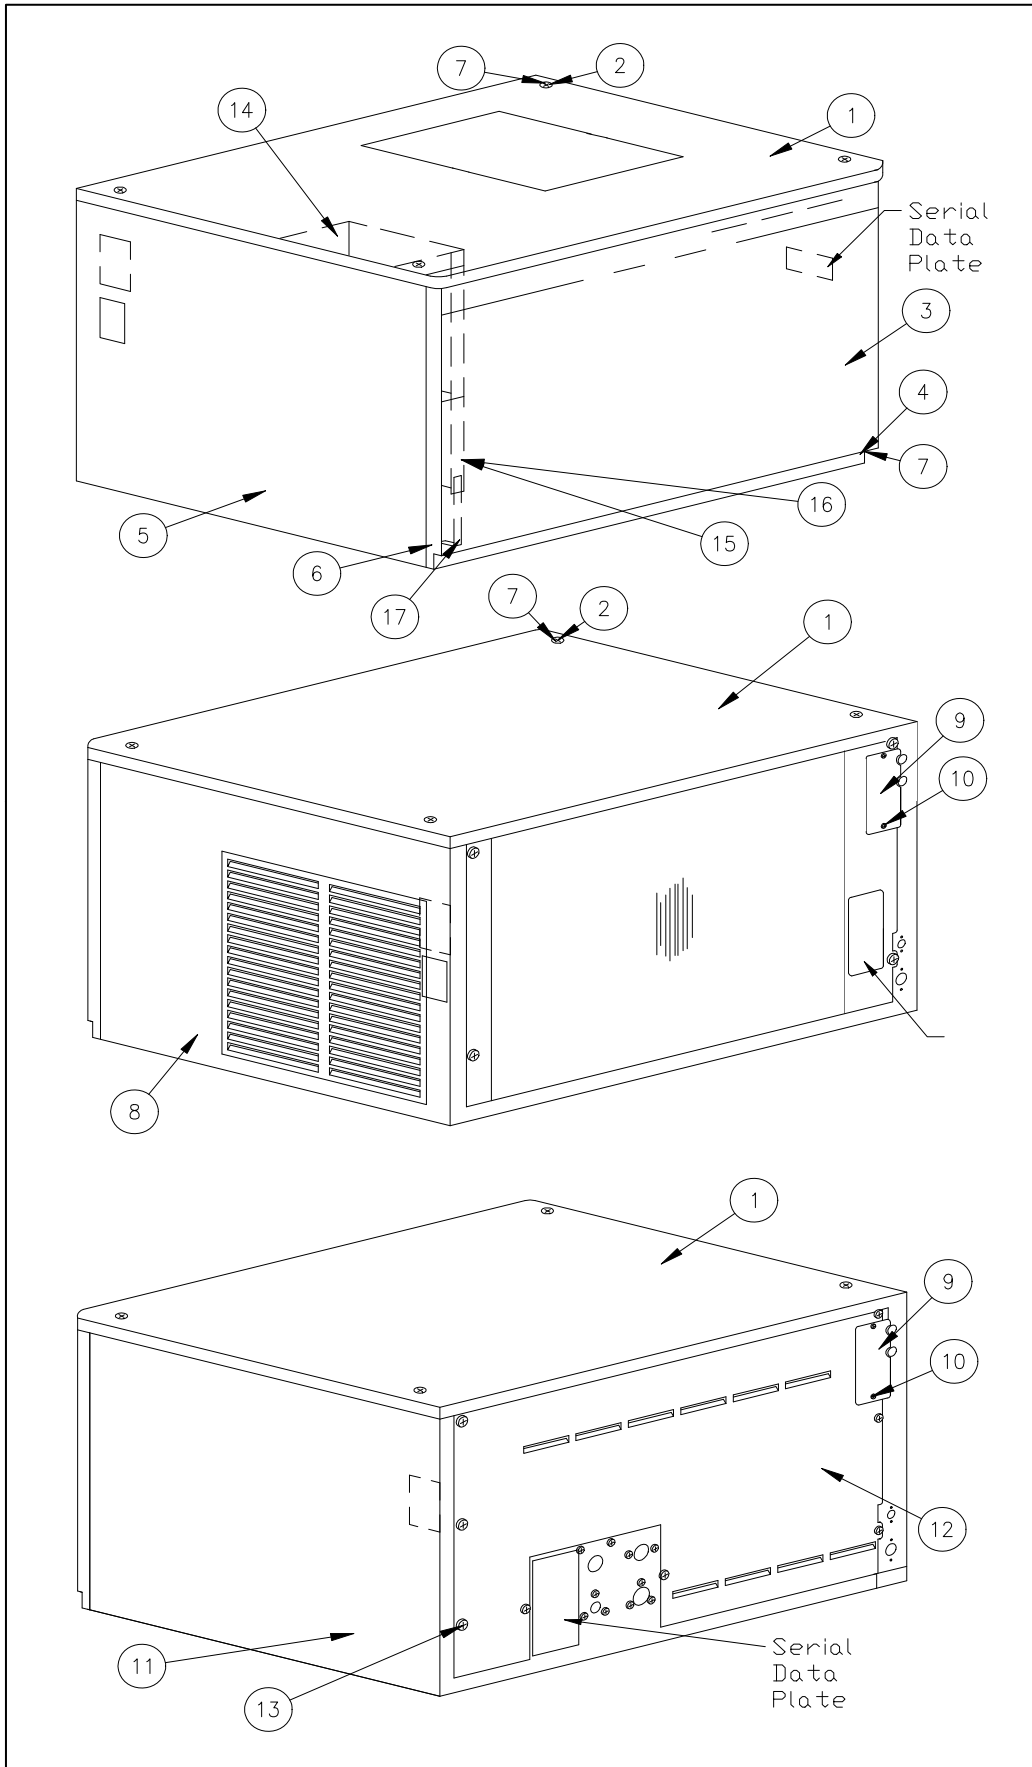

ICE Series Service Parts

Exterior Components

Item	Model Number					Description
No.	ICE0250	ICE0400	ICE0406	ICE0500	ICE0606	
1	2101285-01	2101285-01	2101285-01	2101285-01	2101285-01	Top Panel
1	2101280-01	2101280-01	2101280-01	2101280-01	2101280-01	Top Panel-Top Discharge
2	9031098-02	9031098-02	9031098-02	9031098-02	9031098-02	Top Panel Screw
3	2031465-01	2031465-01	2031465-01	2031465-01	2031465-01	Front Panel
4	9031098-02	9031098-02	9031098-02	9031098-02	9031098-02	Front Panel Screw
5	3021770-01	3021770-01	3021770-01	3021770-01	3021770-01	LH Side Panel
6	9031046-02	9031046-02	9031046-02	9031046-02	9031046-02	Side Panel Screws
7	9031141-01	9031141-01	9031141-01	9031141-01	9031141-01	Plastic Nut Insert
8	2031468-01	2031468-01	2031468-01	2031468-01	2031468-01	RH Side Panel-Louvered
9	3012681-01	3012681-01	3012681-01	3012681-01	3012681-01	Junction Box Cover
10	9031046-01	9031046-01	9031046-01	9031046-01	9031046-01	Junction Box Cover Screw
11	3021774-01	3021774-01	3021774-01	3021774-01	3021774-01	RH Side Panel
12	3021742-01	3021742-01	3021742-01	3021742-01	3021742-01	Rear Panel
13	9031046-01	9031046-01	9031046-01	9031046-01	9031046-01	Rear Panel Screw
14	3012905-01	3012905-01	3012905-01	3012905-01	3012905-01	Control Box Top Cover
15	3012904-01	3012904-01	3012904-01	3012904-01	3012904-01	Control Box Side Cover
16	9031046-01	9031046-01	9031046-01	9031046-01	9031046-01	Control Box Screws
17	3012893-01	3012893-01	3012893-01	3012893-01	3012893-01	Water Trough Support

Item	Model Number			Description
No.	ICE0305	ICE0405	ICE0605	
1	2101285-01	2101285-01	2101285-01	Top Panel
1	2101280-01	2101280-01	2101280-01	Top Panel-Top Discharge
2	9031098-02	9031098-02	9031098-02	Top Panel Screw
3	2031465-01	2031465-01	2031465-01	Front Panel
4	9031098-02	9031098-02	9031098-02	Front Panel Screw
5	3021770-01	3021770-01	3021770-01	LH Side Panel
6	9031046-02	9031046-02	9031046-02	Side Panel Screws
7	9031141-01	9031141-01	9031141-01	Plastic Nut Insert
8	2031468-01	2031468-01	2031468-01	RH Side Panel-Louvered
9	3012681-01	3012681-01	3012681-01	Junction Box Cover
10	9031046-01	9031046-01	9031046-01	Junction Box Cover Screw
11	3021774-01	3021774-01	3021774-01	RH Side Panel
12	3021742-01	3021742-01	3021742-01	Rear Panel
13	9031046-01	9031046-01	9031046-01	Rear Panel Screw
14	3012905-01	3012905-01	3012905-01	Control Box Top Cover
15	3012904-01	3012904-01	3012904-01	Control Box Side Cover
16	9031046-01	9031046-01	9031046-01	Control Box Screws
17	3012893-01	3012893-01	3012893-01	Water Trough Support