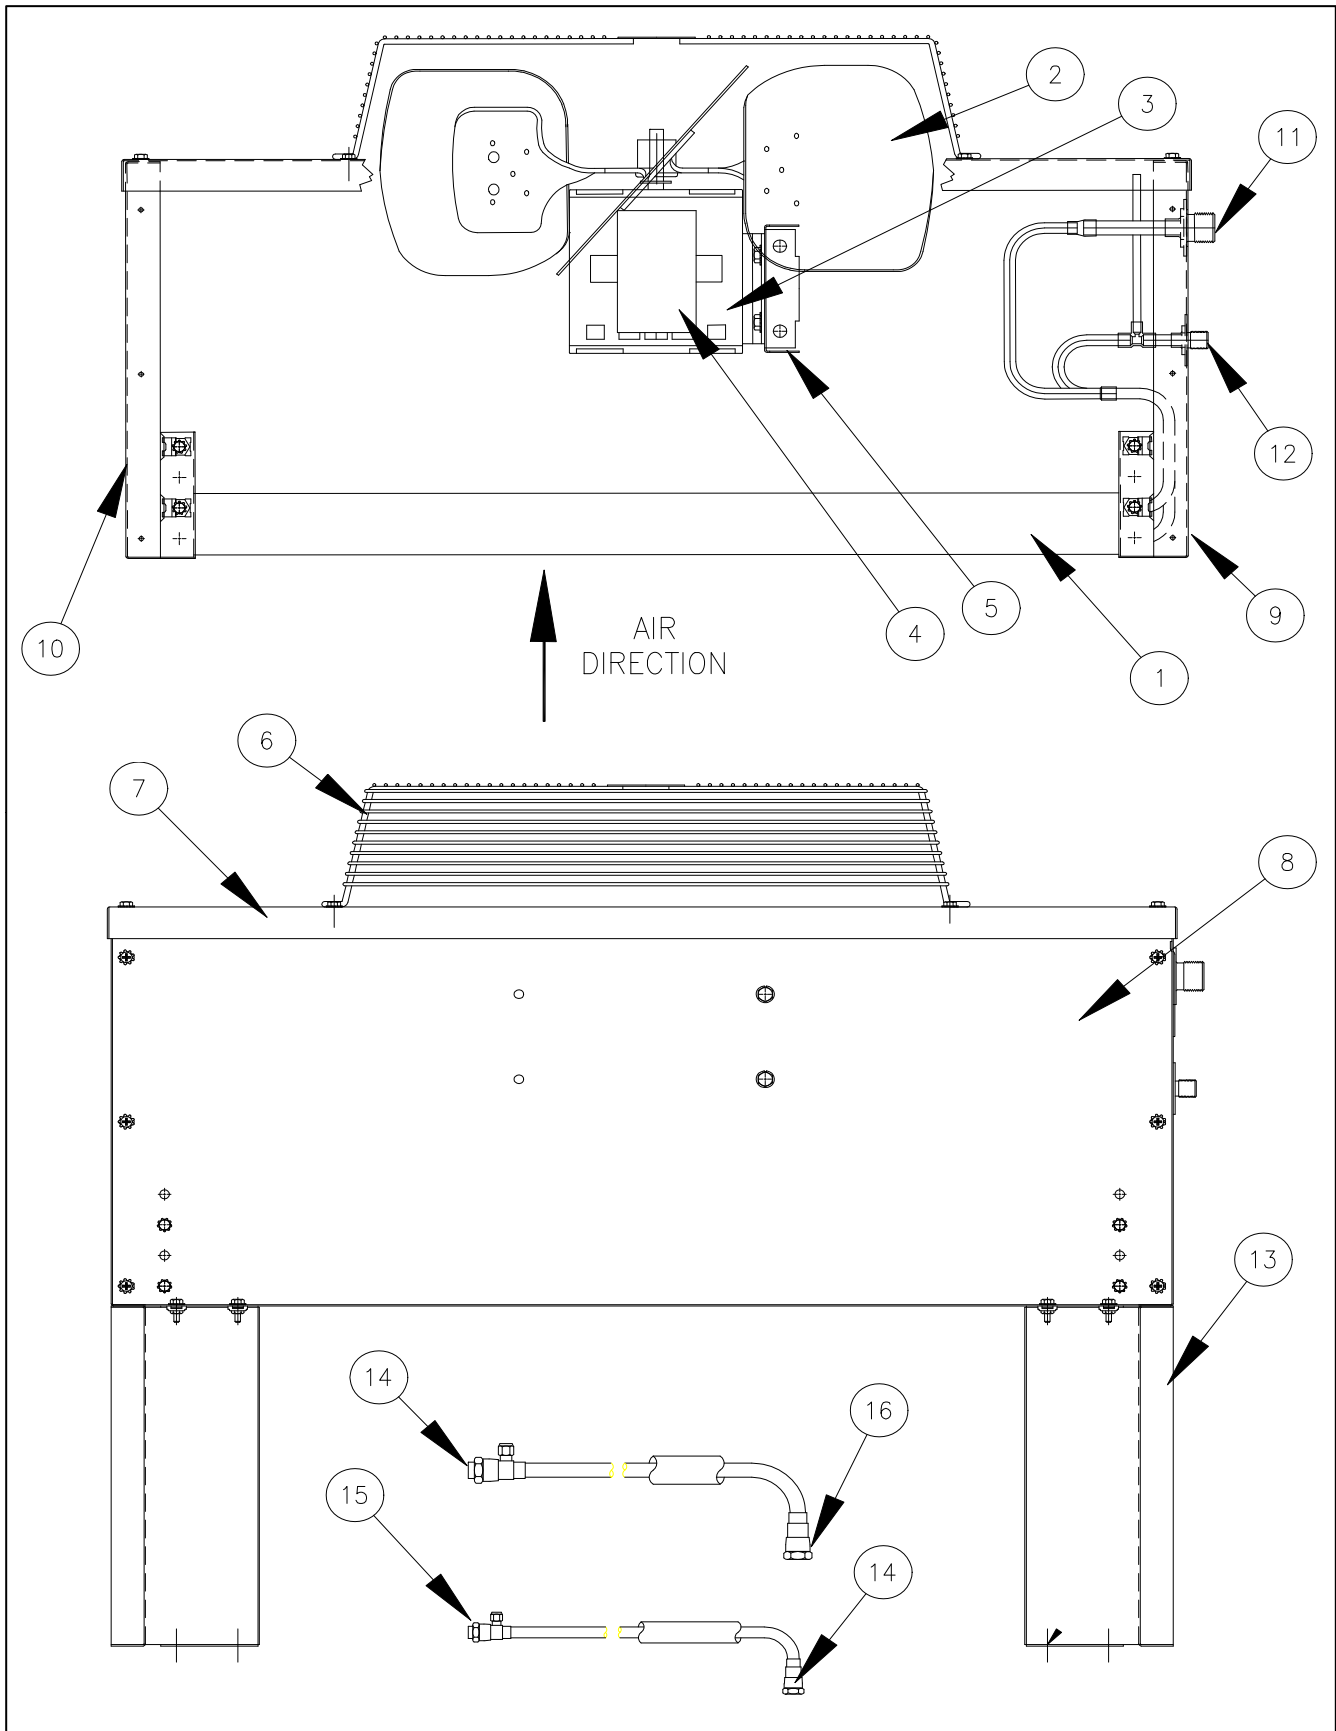

ICE Series Service Parts

Remote Condenser

Item		Model Number			Description
No.	ICE0605		ICE0500	ICE0606	
	ERC1062		ERC1002	ERC1062	
1	9141108-01		9141108-01	9141108-01	Condenser
2	9131357-01		9131357-01	9131357-01	Fan Blade
3	9161110-02		9161110-01	9161110-02	Fan Motor
4	9161110-92		9161110-91	9161110-92	Capacitor
5	3012802-01		3012802-01	3012802-01	Fan Motor Brace
6	9131356-01		9131356-01	9131356-01	Fan Guard
7	3012806-01		3012806-01	3012806-01	Top Panel
8	3012793-01		3012793-01	3012793-01	Side Panel
9	3012804-01		3012804-01	3012804-01	Front Panel
10	3012805-01		3012805-01	3012805-01	Rear Panel
11	9091001-07		9091001-07	9091001-07	Coupling Half-Bulkhead-1/2"
12	9091001-01		9091001-01	9091001-01	Coupling Half-Bulkhead-3/8"
13	3012795-01		3012795-01	3012795-01	Mounting Leg
14	9091001-10		9091001-10	9091001-10	Lineset Fitting with Port 1/2"
15	9091001-04		9091001-04	9091001-04	Lineset Fitting with Port 3/8"
16	9091001-08		9091001-08	9091001-08	Lineset Fitting without Port 1/2"
17	9091001-02		9091001-02	9091001-02	Lineset Fitting without Port 3/8"