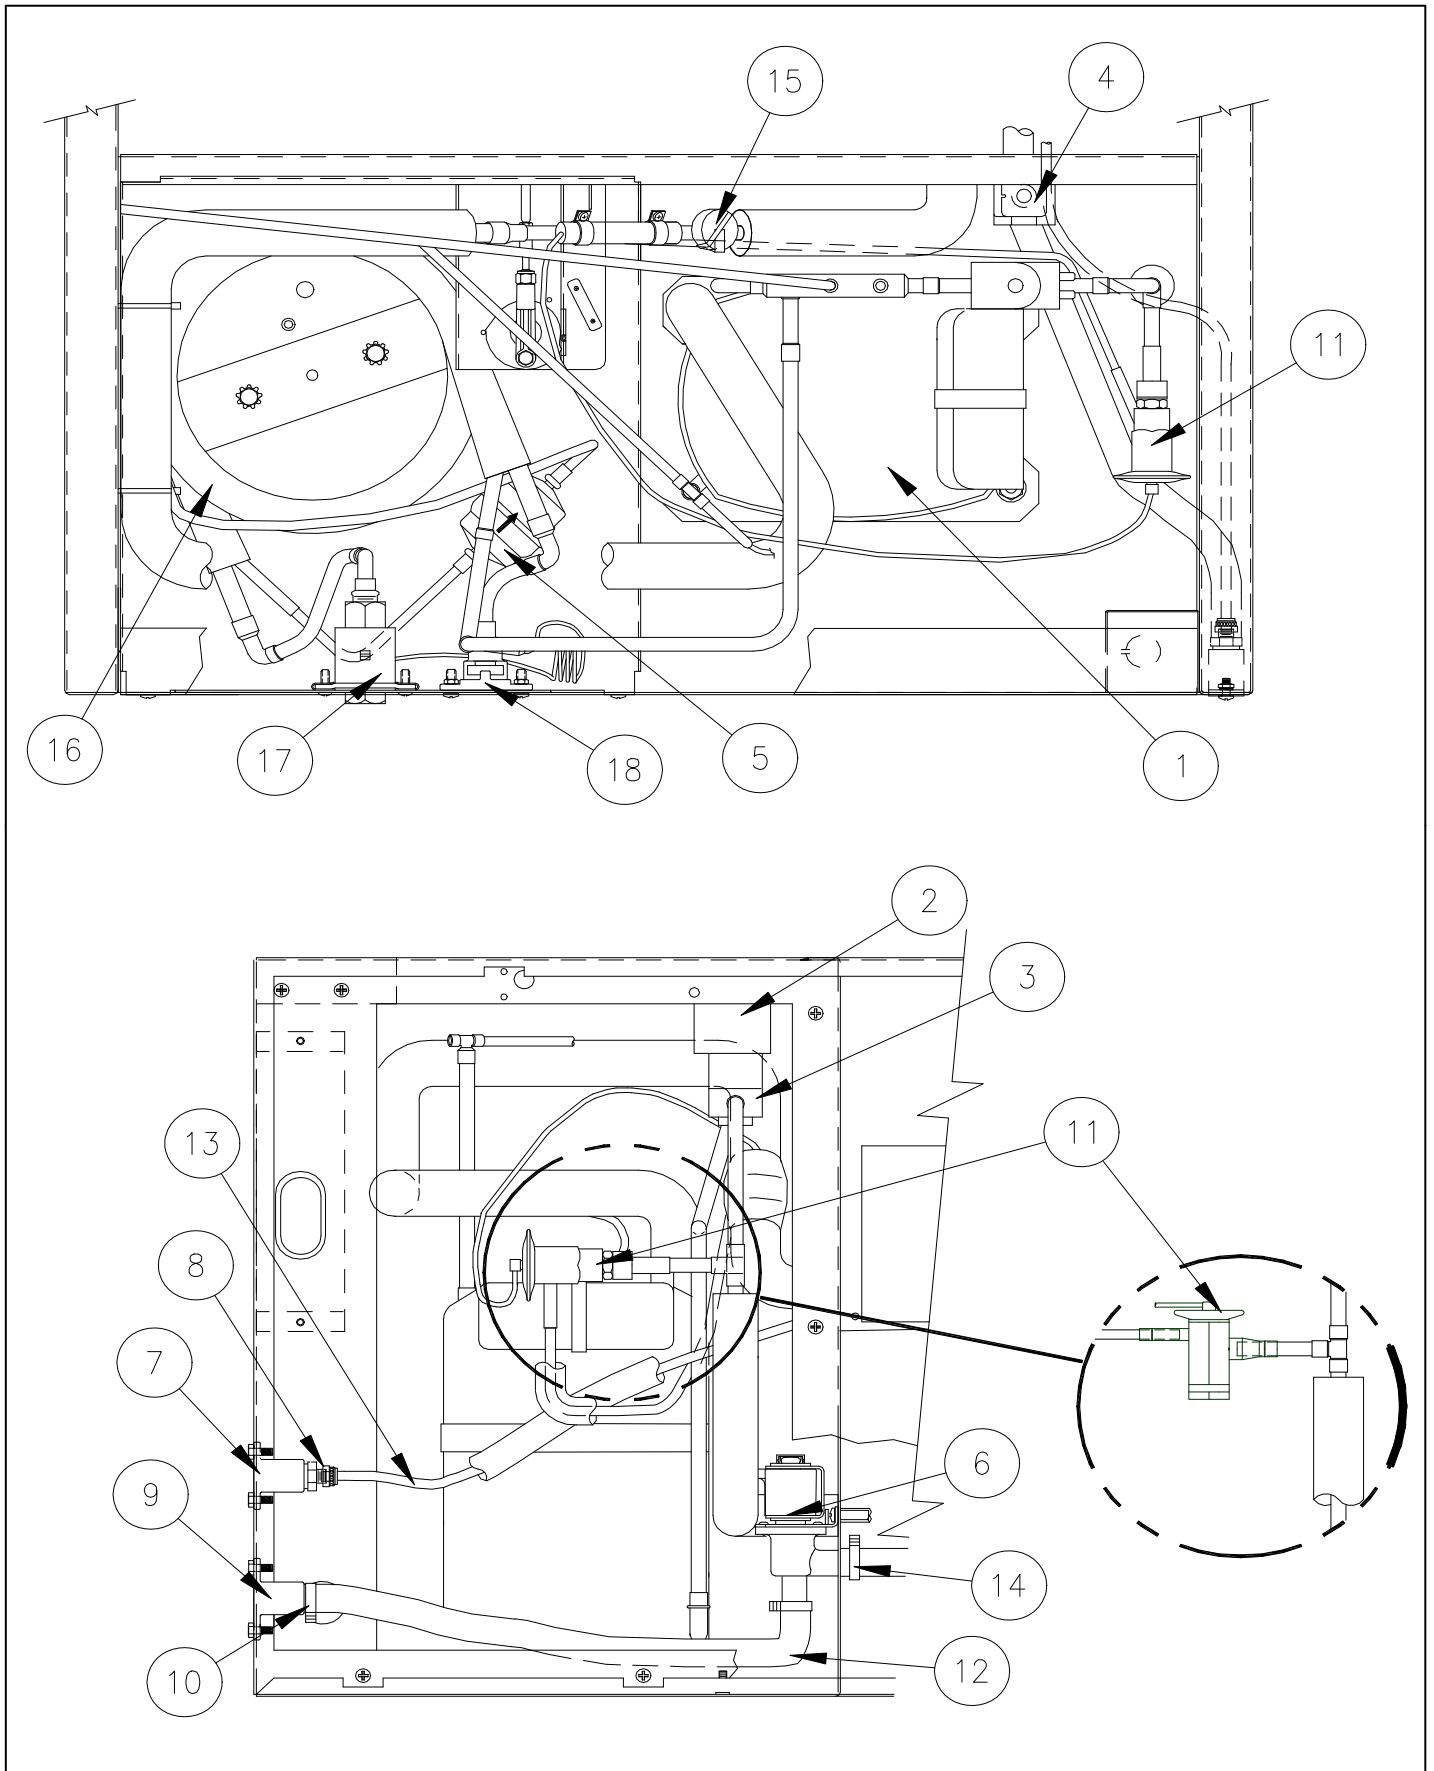

ICE Series Service Parts

Water Cooled

Item		Model Number				Description
No.	ICE0250	ICE0400	ICE0406	ICE0500	ICE0606	
1	9181117-11	9181086-11	9181086-12	9181085-12	9181112-11	Compressor
1	9181121-11					Compressor Beg. Rev 2
2	9151123-03	9151123-03	9151023-04	9151123-03	9151023-04	Hot Gas Valve Coil
3	9151123-01	9151123-01	9151123-01	9151123-01	9151123-01	Hot Gas Valve Body
4	9041094-01	9041094-01	9041094-01	9041094-01	9041094-01	Low Pressure Control
5	9151004-02	9151004-02	9151004-02	9151004-02	9151004-02	Filter Drier
6	9041086-01	9041086-01	9041086-02	9041086-01	9041086-02	Purge Valve
7	9091074-01	9091074-01	9091074-01	9091074-01	9091074-01	Drop Adapter
8	9091083-01	9091083-01	9091083-01	9091083-01	9091083-01	Water Inlet Fitting
9	9091119-01	9091119-01	9091119-01	9091119-01	9091119-01	Purge Drain Fitting
10	9021010-03	9021010-03	9021010-03	9021010-03	9021010-03	Clamp
11	9151006-21	9151006-08	9151006-08	9151006-08	9151006-08	Expansion Valve
11	9151154-01					Expansion Valve (Beg. Ser. F3)
11		9151149-01	9151149-01	9151149-01		Expansion Valve (Beg. Ser. K1)
11					9151151-01	Expansion Valve (Beg. Ser. B2)
12	9051280-01	9051280-01	9051280-01	9051280-01	9051280-01	Purge Drain Hose
13	6021032-01	6021032-01	6021032-01	6021032-01	6021032-01	Tube (2.17 Ft.)
14	9021010-04	9021010-04	9021010-04	9021010-04	9021010-04	Clamp
15	9041087-03	9041087-03	9041087-03	9041087-03	9041087-03	High Temp Safety
16	9141061-01	9141023-01	9141024-01	9141024-01	9141024-01	Water Condenser
17	9041059-01	9041059-01	9041059-01	9041059-01	9041059-01	Water Valve
18	9091063-02	9091063-02	9091063-02	9091063-02	9091063-02	Drop Adapter 1/2"

Item		Model Number			Description
No.	ICE0305	ICE0405	ICE0605		
1	9101088-11	9181088-11	9181112-12	Compressor	
2	9151023-04	9151023-04	9151023-04	Hot Gas Valve Coil	
3	9151123-01	9151123-01	9151123-01	Hot Gas Valve Body	
4	9041094-01	9041094-01	9041094-01	Low Pressure Control	
5	9151004-02	9151004-02	9151004-02	Filter Drier	
6	9041086-02	9041086-02	9041086-02	Purge Valve	
7	9091074-01	9091074-01	9091074-01	Drop Adapter	
8	9091083-01	9091083-01	9091083-01	Water Inlet Fitting	
9	9091119-01	9091119-01	9091119-01	Purge Drain Fitting	
10	9021010-03	9021010-03	9021010-03	Clamp	
11	9161006-16	9151006-08	9151006-08	Expansion Valve	
11	9151154-01			Expansion Valve (Beg. Ser. F3)	
11		9151149-01		Expansion Valve (Beg. Ser. K1)	
11			9151151-01	Expansion Valve (Beg. Ser. B2)	
15	9041087-03	9041087-03	9041087-03	High Temp Safety	
16	9141061-01	9141024-01	9141024-01	Water Condenser	
17	9041059-01	9041059-01	9041059-01	Water Valve	
18	9091063-02	9091063-02	9091063-02	Drop Adapter 1/2"