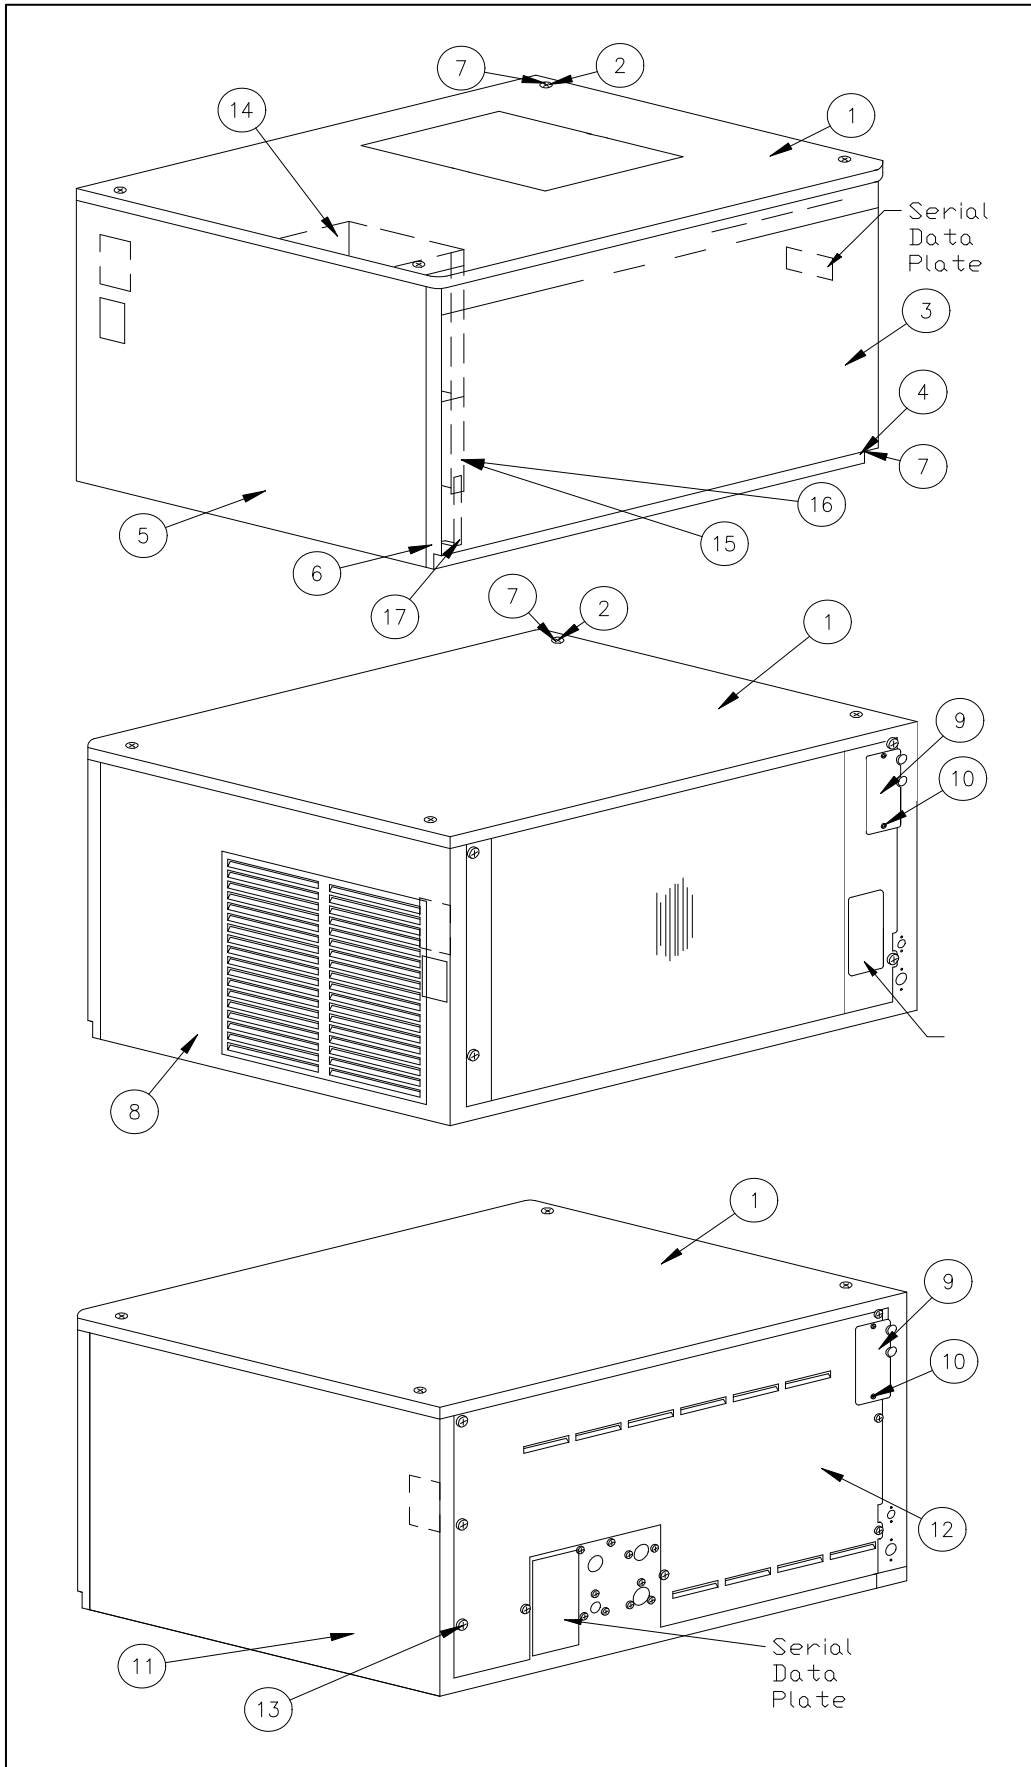

ICE Series Service Parts

Exterior Components

Item	Model Number					Description
No.	ICE0250	ICE0400	ICE0406	ICE0500	ICE0606	
1	2101285-01	2101285-01	2101285-01	2101285-01	2101285-01	Top Panel
1	2101280-01	2101280-01	2101280-01	2101280-01	2101280-01	Top Panel-Top Discharge
2	9031098-02	9031098-02	9031098-02	9031098-02	9031098-02	Top Panel Screw
3	2031465-01	2031465-01	2031465-01	2031465-01	2031465-01	Front Panel
4	9031098-02	9031098-02	9031098-02	9031098-02	9031098-02	Front Panel Screw
5	3021770-01	3021770-01	3021770-01	3021770-01	3021770-01	LH Side Panel
6	9031046-02	9031046-02	9031046-02	9031046-02	9031046-02	Side Panel Screws
7	9031141-01	9031141-01	9031141-01	9031141-01	9031141-01	Plastic Nut Insert
8	2031468-01	2031468-01	2031468-01	2031468-01	2031468-01	RH Side Panel-Louvered
9	3012681-01	3012681-01	3012681-01	3012681-01	3012681-01	Junction Box Cover
10	9031046-01	9031046-01	9031046-01	9031046-01	9031046-01	Junction Box Cover Screw
11	3021774-01	3021774-01	3021774-01	3021774-01	3021774-01	RH Side Panel
12	3021742-01	3021742-01	3021742-01	3021742-01	3021742-01	Rear Panel
13	9031046-01	9031046-01	9031046-01	9031046-01	9031046-01	Rear Panel Screw
14	3012905-01	3012905-01	3012905-01	3012905-01	3012905-01	Control Box Top Cover
15	3012904-01	3012904-01	3012904-01	3012904-01	3012904-01	Control Box Side Cover
16	9031046-01	9031046-01	9031046-01	9031046-01	9031046-01	Control Box Screws
17	3012893-01	3012893-01	3012893-01	3012893-01	3012893-01	Water Trough Support

Item	Model Number			Description
No.	ICE0305	ICE0405	ICE0605	
1	2101285-01	2101285-01	2101285-01	Top Panel
1	2101280-01	2101280-01	2101280-01	Top Panel-Top Discharge
2	9031098-02	9031098-02	9031098-02	Top Panel Screw
3	2031465-01	2031465-01	2031465-01	Front Panel
4	9031098-02	9031098-02	9031098-02	Front Panel Screw
5	3021770-01	3021770-01	3021770-01	LH Side Panel
6	9031046-02	9031046-02	9031046-02	Side Panel Screws
7	9031141-01	9031141-01	9031141-01	Plastic Nut Insert
8	2031468-01	2031468-01	2031468-01	RH Side Panel-Louvered
9	3012681-01	3012681-01	3012681-01	Junction Box Cover
10	9031046-01	9031046-01	9031046-01	Junction Box Cover Screw
11	3021774-01	3021774-01	3021774-01	RH Side Panel
12	3021742-01	3021742-01	3021742-01	Rear Panel
13	9031046-01	9031046-01	9031046-01	Rear Panel Screw
14	3012905-01	3012905-01	3012905-01	Control Box Top Cover
15	3012904-01	3012904-01	3012904-01	Control Box Side Cover
16	9031046-01	9031046-01	9031046-01	Control Box Screws
17	3012893-01	3012893-01	3012893-01	Water Trough Support