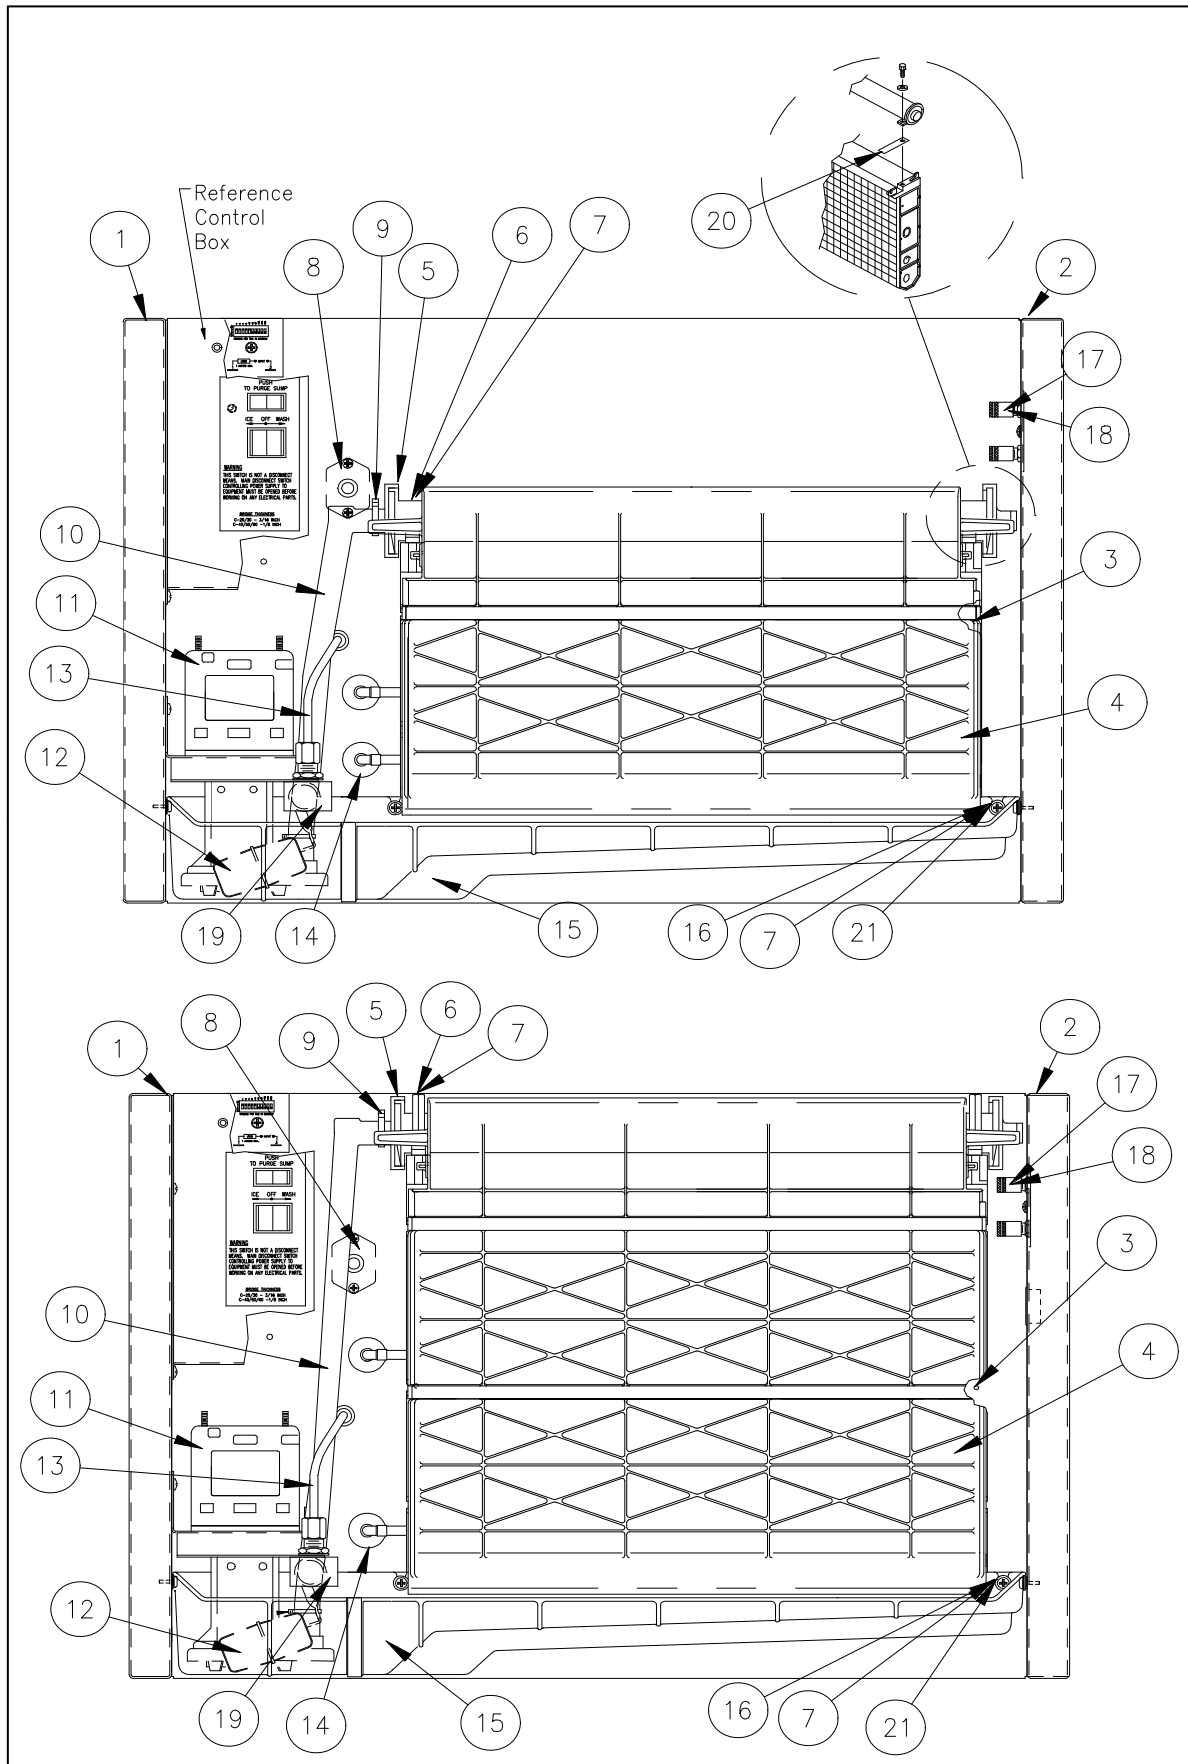

Item	Model Number			Description
No.	ICE0305	ICE0405	ICE0605	
1	2101285-01	2101285-01	2101285-01	Top Panel
1	2101280-01	2101280-01	2101280-01	Top Panel- Top Discharge
2	9031098-02	9031098-02	9031098-02	Top Panel Screw
3	2031465-01	2031465-01	2031465-01	Front Panel
4	9031098-02	9031098-02	9031098-02	Front Panel Screw
5	3021770-01	3021770-01	3021770-01	LH Side Panel
6	9031046-02	9031046-02	9031046-02	Side Panel Screws
7	9031141-01	9031141-01	9031141-01	Plastic Nut Insert
8	2031468-01	2031468-01	2031468-01	RH Side Panel- Louvered
9	3012681-01	3012681-01	3012681-01	Junction Box Cover
10	9031046-01	9031046-01	9031046-01	Junction Box Cover Screw
11	3021774-01	3021774-01	3021774-01	RH Side Panel
12	3021742-01	3021742-01	3021742-01	Rear Panel
13	9031046-01	9031046-01	9031046-01	Rear Panel Screw
14	3012905-01	3012905-01	3012905-01	Control Box Top Cover
15	3012904-01	3012904-01	3012904-01	Control Box Side Cover
16	9031046-01	9031046-01	9031046-01	Control Box Screws
17	3012893-01	3012893-01	3012893-01	Water Trough Support