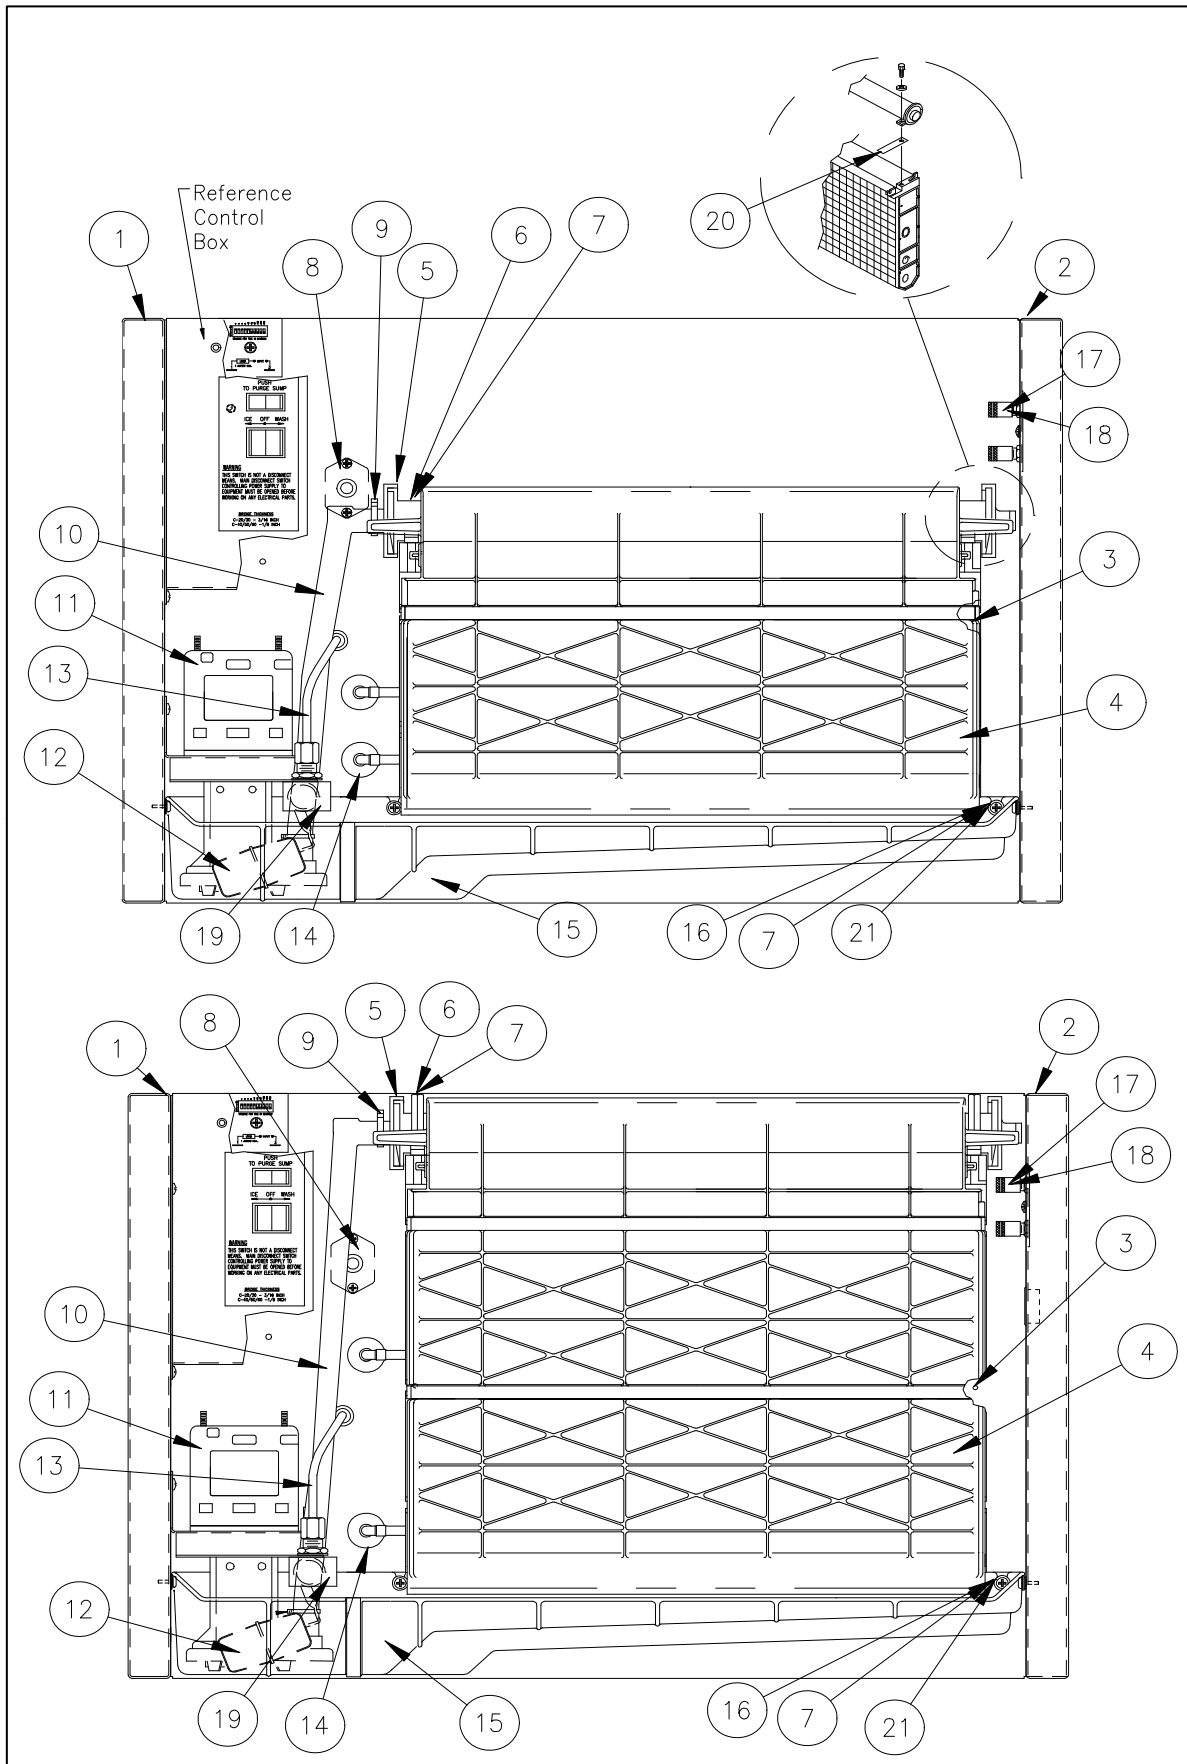

Item	Model Number			Description
No.	ICE0305	ICE0405	ICE0605	
1	2101285-01	2101285-01	2101285-01	Top Panel
1	2101280-01	2101280-01	2101280-01	Top Panel- Top Discharge
2	9031098-02	9031098-02	9031098-02	Top Panel Screw
3	2031465-01	2031465-01	2031465-01	Front Panel
4	9031098-02	9031098-02	9031098-02	Front Panel Screw
5	3021770-01	3021770-01	3021770-01	LH Side Panel
6	9031046-02	9031046-02	9031046-02	Side Panel Screws
7	9031141-01	9031141-01	9031141-01	Plastic Nut Insert
8	2031468-01	2031468-01	2031468-01	RH Side Panel- Louvered
9	3012681-01	3012681-01	3012681-01	Junction Box Cover
10	9031046-01	9031046-01	9031046-01	Junction Box Cover Screw
11	3021774-01	3021774-01	3021774-01	RH Side Panel
12	3021742-01	3021742-01	3021742-01	Rear Panel
13	9031046-01	9031046-01	9031046-01	Rear Panel Screw
14	3012905-01	3012905-01	3012905-01	Control Box Top Cover
15	3012904-01	3012904-01	3012904-01	Control Box Side Cover
16	9031046-01	9031046-01	9031046-01	Control Box Screws
17	3012893-01	3012893-01	3012893-01	Water Trough Support