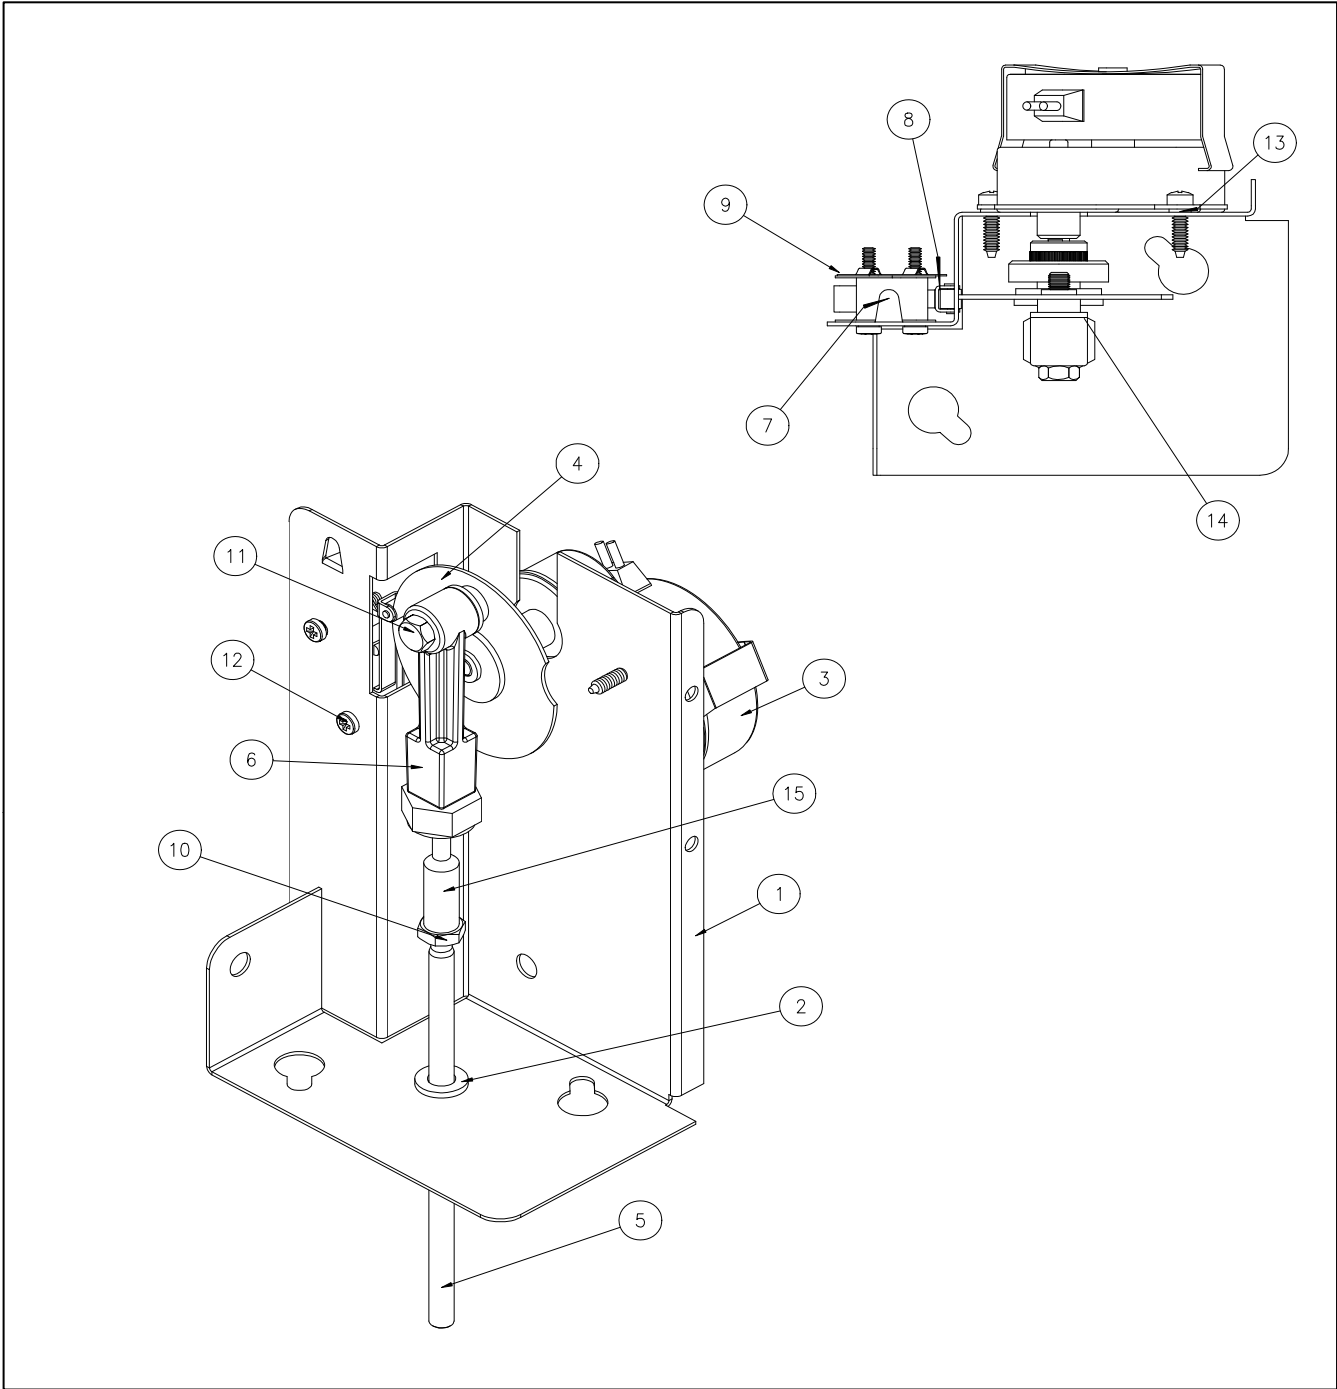

ICE Series Service Parts

Harvest Assist Assembly

Item No.	Model Number					Description
	ICE0250	ICE0400	ICE0406	ICE0500	ICE0606	
1	3012890-01	3012890-01	3012890-01	3012890-01	3012890-01	Probe Motor Bracket
2	9051001-13	9051001-13	9051001-13	9051001-13	9051001-13	Snap Bushing
3	9161030-01	9161030-01	9161031-01	9161030-01	9161031-01	Gear Motor
4	9131190-01	9131190-01	9131190-01	9131190-01	9131190-01	Clutch Assembly 180 Degree
5	9131189-03	9131189-03	9131189-03	9131189-03	9131189-03	Probe Shaft
6	9051057-01	9051057-01	9051057-01	9051057-01	9051057-01	Connecting Rod
7	9101160-01	9101160-01	9101160-01	9101160-01	9101160-01	Cam Switch
8	9031120-01	9031120-01	9031120-01	9031120-01	9031120-01	Speed Nut Plate
9	3051145-01	3051145-01	3051145-01	3051145-01	3051145-01	Insulation, Switch
10	9031005-03	9031005-03	9031005-03	9031005-03	9031005-03	#10-32 Hex Nut
11	9031119-01	9031119-01	9031119-01	9031119-01	9031119-01	Shoulder Screw
12	9031008-16	9031008-16	9031008-16	9031008-16	9031008-16	Pan Head Machine Screw
13	9031019-05	9031019-05	9031019-05	9031019-05	9031019-05	Self Tapping Screw
14	9031003-03	9031003-03	9031003-03	9031003-03	9031003-03	Flat Washer
15	9021017-02	9021017-02	9021017-02	9021017-02	9021017-02	Swivel
	2061962-01S	2061962-01S	2061962-02S	2061962-01S	2061962-02S	Complete Assembly

Item No.	Model Number			Description
	ICE0305	ICE0405	ICE0605	
1	3012890-01	3012890-01	3012890-01	Probe Motor Bracket
2	9051001-13	9051001-13	9051001-13	Snap Bushing
3	9161031-01	9161031-01	9161031-01	Gear Motor
4	9131190-01	9131190-01	9131190-01	Clutch Assembly 180 Degree
5	9131189-03	9131189-03	9131189-03	Probe Shaft
6	9051057-01	9051057-01	9051057-01	Connecting Rod
7	9101160-01	9101160-01	9101160-01	Cam Switch
8	9031120-01	9031120-01	9031120-01	Speed Nut Plate
9	3051145-01	3051145-01	3051145-01	Insulation, Switch
10	9031005-03	9031005-03	9031005-03	#10-32 Hex Nut
11	9031119-01	9031119-01	9031119-01	Shoulder Screw
12	9031008-16	9031008-16	9031008-16	Pan Head Machine Screw
13	9031019-05	9031019-05	9031019-05	Self Tapping Screw
14	9031003-03	9031003-03	9031003-03	Flat Washer
15	9021017-02	9021017-02	9021017-02	Swivel
	2061962-02S	2061962-02S	2061962-02S	Complete Assembly