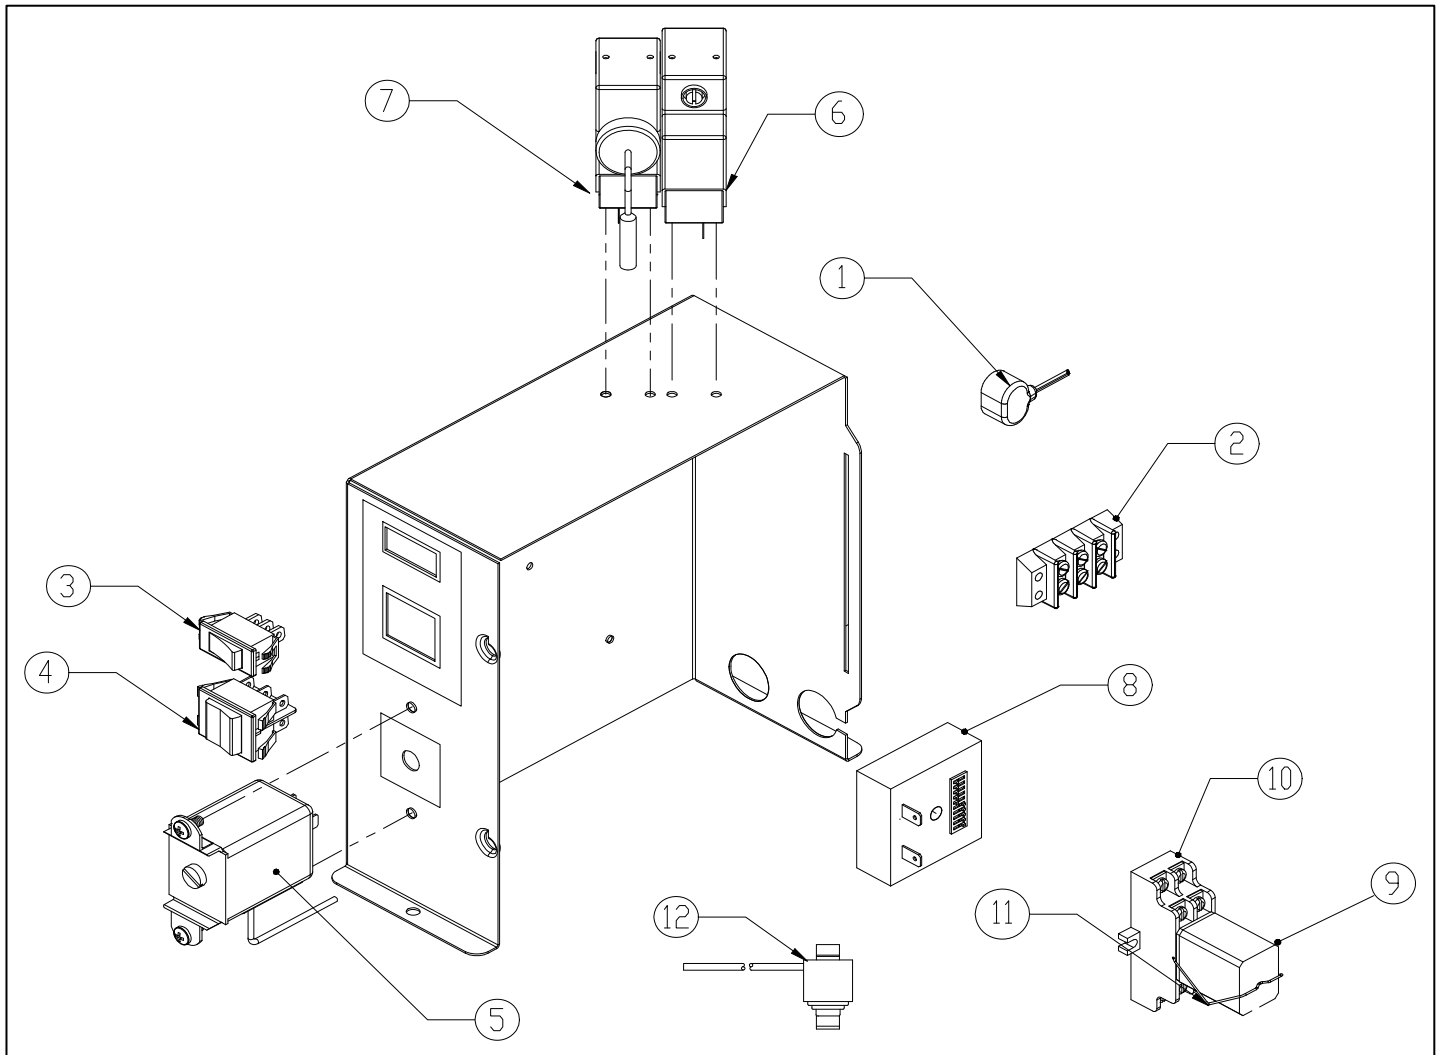

Item	ICEU150	ICEU220	ICEU225	ICEU226	Description
1	9101218-01	9101218-01	9101218-01	9101218-01	Water Pump Connector
2	9101037-01	9101037-01	9101037-01	9101037-01	Terminal Block
3	9101139-03	9101139-03	9101139-03	9101139-03	Switch-Purge
4	9101195-01	9101195-01	9101195-01	9101195-01	Ice/Off/Wash Switch
5	9041097-01	9041097-01	9041097-01	9041097-01	Thermostat-Bin Control
6	9041094-01	9041094-01	9041094-01	9041094-01	Low Pressure Control (Timer Initiate)
7	9041095-01	9041095-01	9041095-01	9041095-01	High Pressure Control
8	9101148-01	9101148-01	9101148-01	9101148-01	Timing Module
9	9101084-01	9101084-01	9101084-02	9101084-02	Relay
10	9101083-01	9101083-01	9101083-01	9101083-01	Socket-Relay
11	9101083-02	9101083-02	9101083-02	9101083-02	Hold Down Spring - Relay
12	9041087-03	9041087-03	9041087-03	9041087-03	High Temperature Safety Control