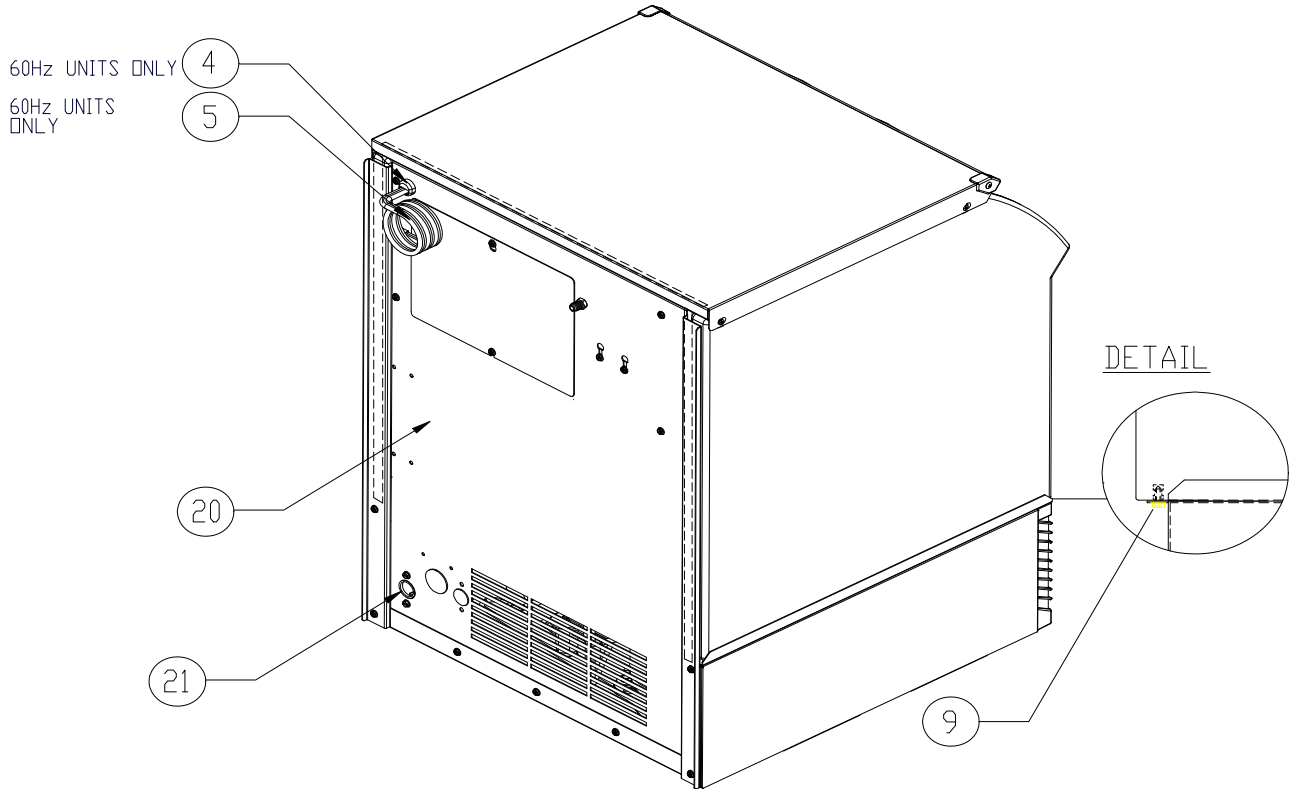

ICE Undercounter Service Parts

Bin and Exterior Components

Item	ICEU150	ICEU220	ICEU225	ICEU226	Description
1	3021875-01	3021875-01	3021875-01	3021875-01	Trim Strip RH
2	3021875-02	3021875-02	3021875-02	3021875-02	Trim Strip LH
3	3012149-01	3012149-01	3012149-01	3012149-01	Panel, Rear Access
4	9121015-04	9121015-04	9121015-04	9121015-04	Strain Relief
5	9101242-01	9101242-01	9101242-01	9101242-01	Power Cord
6	9051530-01	9051530-01	9051530-01	9051530-01	Front Grill (2 required, sold each)
7	9031046-03	9031046-03	9031046-03	9031046-03	Front Grill Screw
8	2101419-01	2101419-01	2101419-01	2101419-01	Bin Assembly (Includes Item 10)
9	9031112-01	9031112-01	9031112-01	9031112-01	Screw Hex Head
10	9091122-02	9091122-02	9091122-02	9091122-02	Drain Elbow
11	9021010-04	9021010-04	9021010-04	9021010-04	Clamp
12	2101417-01	2101417-01	2101417-01	2101417-01	Bin Door Assembly
	9051534-01	9051534-01	9051534-01	9051534-01	Bin Door
	9031122-03	9031122-03	9031122-03	9031122-03	Thumb Screw
	3013249-01	3013249-01	3013249-01	3013249-01	Door Stop
13	2101426-01	2101426-01	2101426-01	2101426-01	Bin Top Assembly
	9051573-02	9051573-02	9051573-02	9051573-02	Plastic Corner Cap Left Side
	9051573-01	9051573-01	9051573-01	9051573-01	Plastic Corner Cap Right Side
	9031098-02	9031098-02	9031098-02	9031098-02	Truss Head Sheet Metal Screw-Plastic Corner
14	9031023-10	9031023-10	9031023-10	9031023-10	Top Panel Screw
15	3021874-01	3021874-01	3021874-01	3021874-01	Right Side Panel
16	3021874-01	3021874-01	3021874-01	3021874-01	Left Side Panel
17	3013161-01	3013161-01	3013161-01	3013161-01	Control Box Cover
18	9021001-03	9021001-03	9021001-03	9021001-03	Leg Set (4 each)
19	9051127-02	9051127-02	9051127-02	9051127-02	Ice Scoop
20	2021675-01	2021675-01	2021675-01	2021675-01	Rear Panel
21	9091140-01	9091140-01	9091140-01	9091140-01	Drain Fitting
22	N/A	N/A	3013319-01	N/A	Cover Base Panel
24	9031162-01	9031162-01	9031162-01	9031162-01	Thumb Nut Three Prong