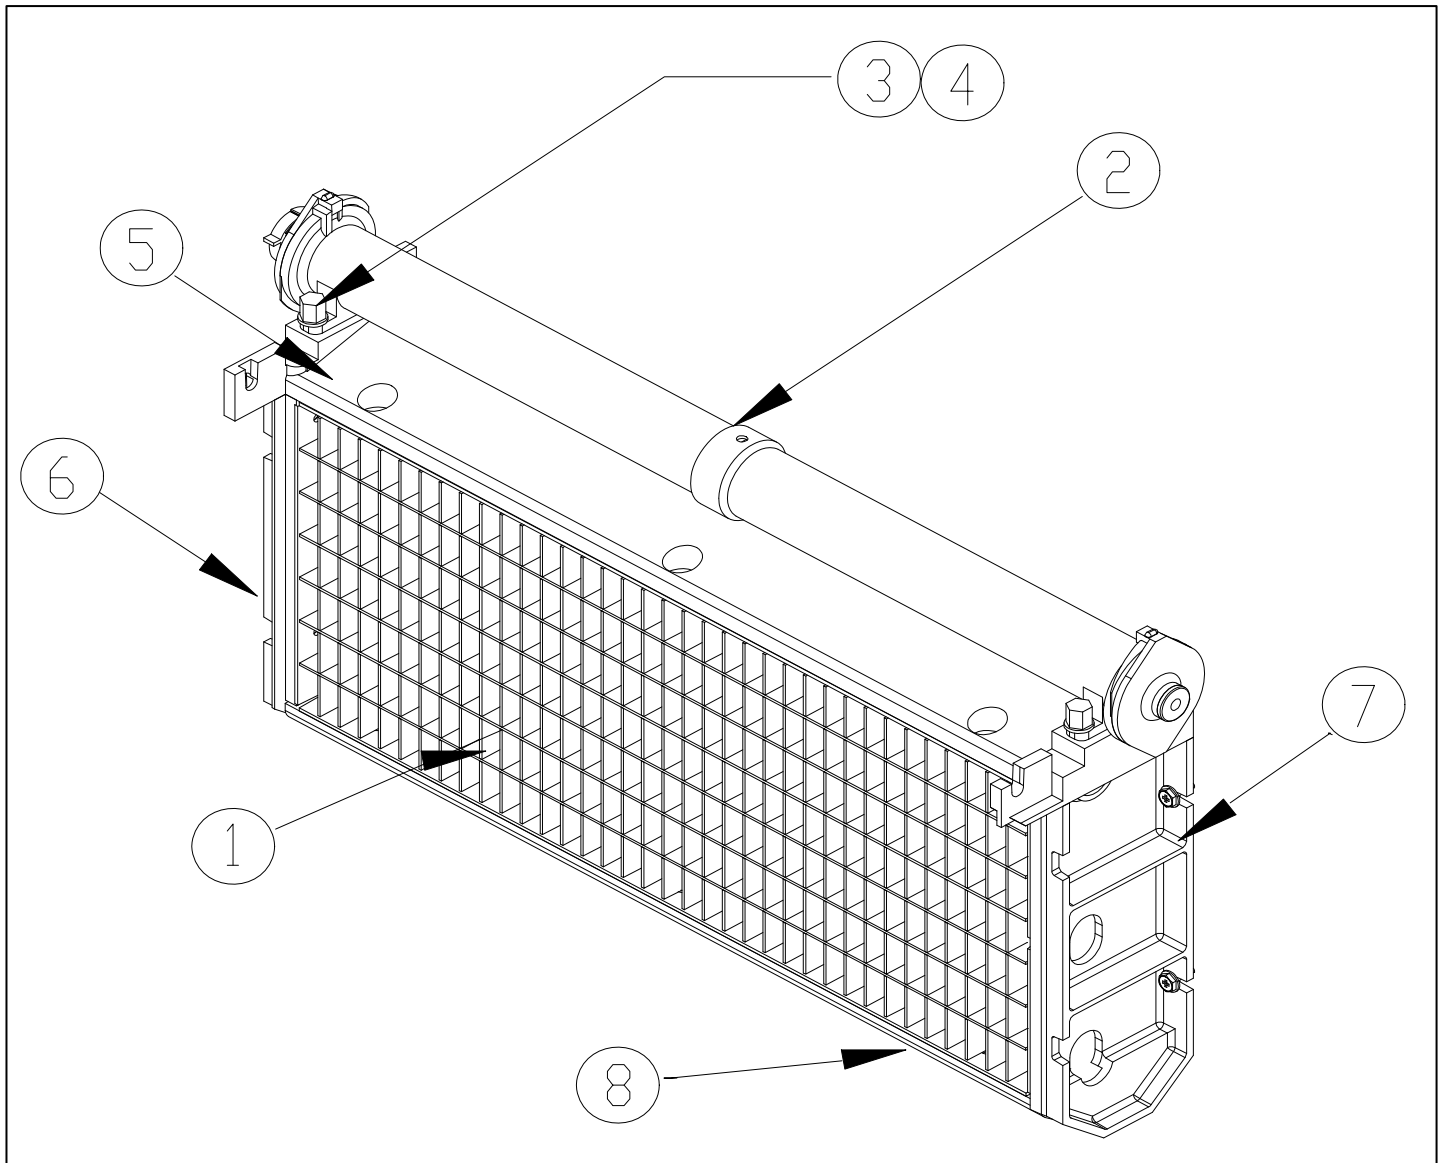

Item	ICEU150	ICEU220	ICEU225	ICEU226	Description
1	2051231-82	2051231-82	2051231-82	2051231-82	Evaporator-Half Cube (Shown)
1	2051231-81	2051231-81	2051231-81	2051231-81	Evaporator-Full Cube
2	2041338-01	2041338-01	2041338-01	2041338-01	Water Distribution Tube
3	9031122-01	9031122-01	9031122-01	9031122-01	Thumbscrew
4	9031004-19	9031004-19	9031004-19	9031004-19	Rubber Washer
5	9051135-05	9051135-05	9051135-05	9051135-05	Spillway
6	9051136-07	9051136-07	9051136-07	9051136-07	Left Side Evaporator Mounting Panel
7	9051136-08	9051136-08	9051136-08	9051136-08	Right Side Evaporator Mounting Panel
8	9051135-04	9051135-04	9051135-04	9051135-04	Water Return