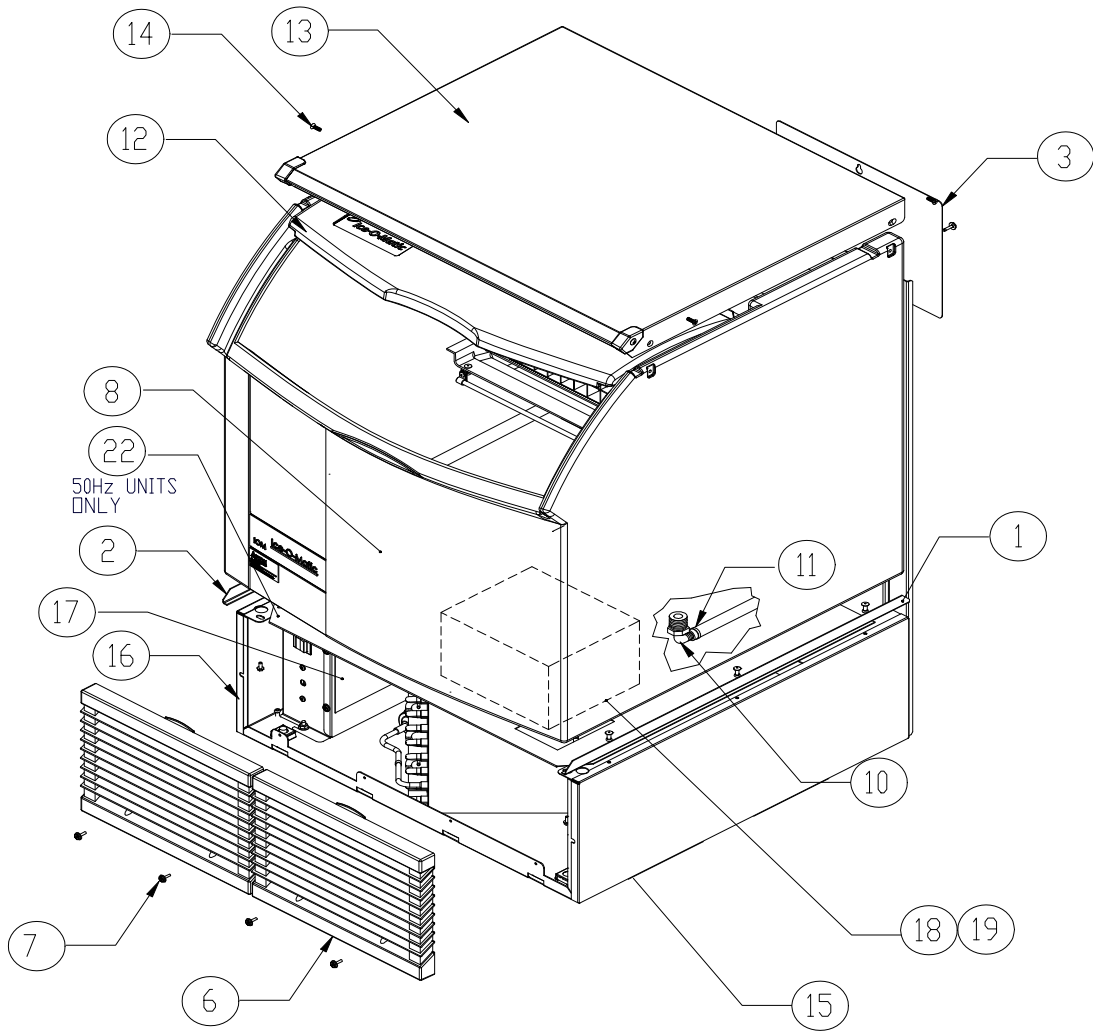

ICE Undercounter Service Parts

Bin and Exterior Components

Item	ICEU150	ICEU220	ICEU225	ICEU226	Description
1	3021875-01	3021875-01	3021875-01	3021875-01	Trim Strip RH
2	3021875-02	3021875-02	3021875-02	3021875-02	Trim Strip LH
3	3012149-01	3012149-01	3012149-01	3012149-01	Panel, Rear Access
4	9121015-04	9121015-04	9121015-04	9121015-04	Strain Relief
5	9101242-01	9101242-01	9101242-01	9101242-01	Power Cord
6	9051530-01	9051530-01	9051530-01	9051530-01	Front Grill (2 required, sold each)
7	9031046-03	9031046-03	9031046-03	9031046-03	Front Grill Screw
8	2101419-01	2101419-01	2101419-01	2101419-01	Bin Assembly (Includes Item 10)
9	9031112-01	9031112-01	9031112-01	9031112-01	Screw Hex Head
10	9091122-02	9091122-02	9091122-02	9091122-02	Drain Elbow
11	9021010-04	9021010-04	9021010-04	9021010-04	Clamp
12	2101417-01	2101417-01	2101417-01	2101417-01	Bin Door Assembly
	9051534-01	9051534-01	9051534-01	9051534-01	Bin Door
	9031122-03	9031122-03	9031122-03	9031122-03	Thumb Screw
	3013249-01	3013249-01	3013249-01	3013249-01	Door Stop
13	2101426-01	2101426-01	2101426-01	2101426-01	Bin Top Assembly
	9051573-02	9051573-02	9051573-02	9051573-02	Plastic Corner Cap Left Side
	9051573-01	9051573-01	9051573-01	9051573-01	Plastic Corner Cap Right Side
	9031098-02	9031098-02	9031098-02	9031098-02	Truss Head Sheet Metal Screw-Plastic Corner
14	9031023-10	9031023-10	9031023-10	9031023-10	Top Panel Screw
15	3021874-01	3021874-01	3021874-01	3021874-01	Right Side Panel
16	3021874-01	3021874-01	3021874-01	3021874-01	Left Side Panel
17	3013161-01	3013161-01	3013161-01	3013161-01	Control Box Cover
18	9021001-03	9021001-03	9021001-03	9021001-03	Leg Set (4 each)
19	9051127-02	9051127-02	9051127-02	9051127-02	Ice Scoop
20	2021675-01	2021675-01	2021675-01	2021675-01	Rear Panel
21	9091140-01	9091140-01	9091140-01	9091140-01	Drain Fitting
22	N/A	N/A	3013319-01	N/A	Cover Base Panel
24	9031162-01	9031162-01	9031162-01	9031162-01	Thumb Nut Three Prong