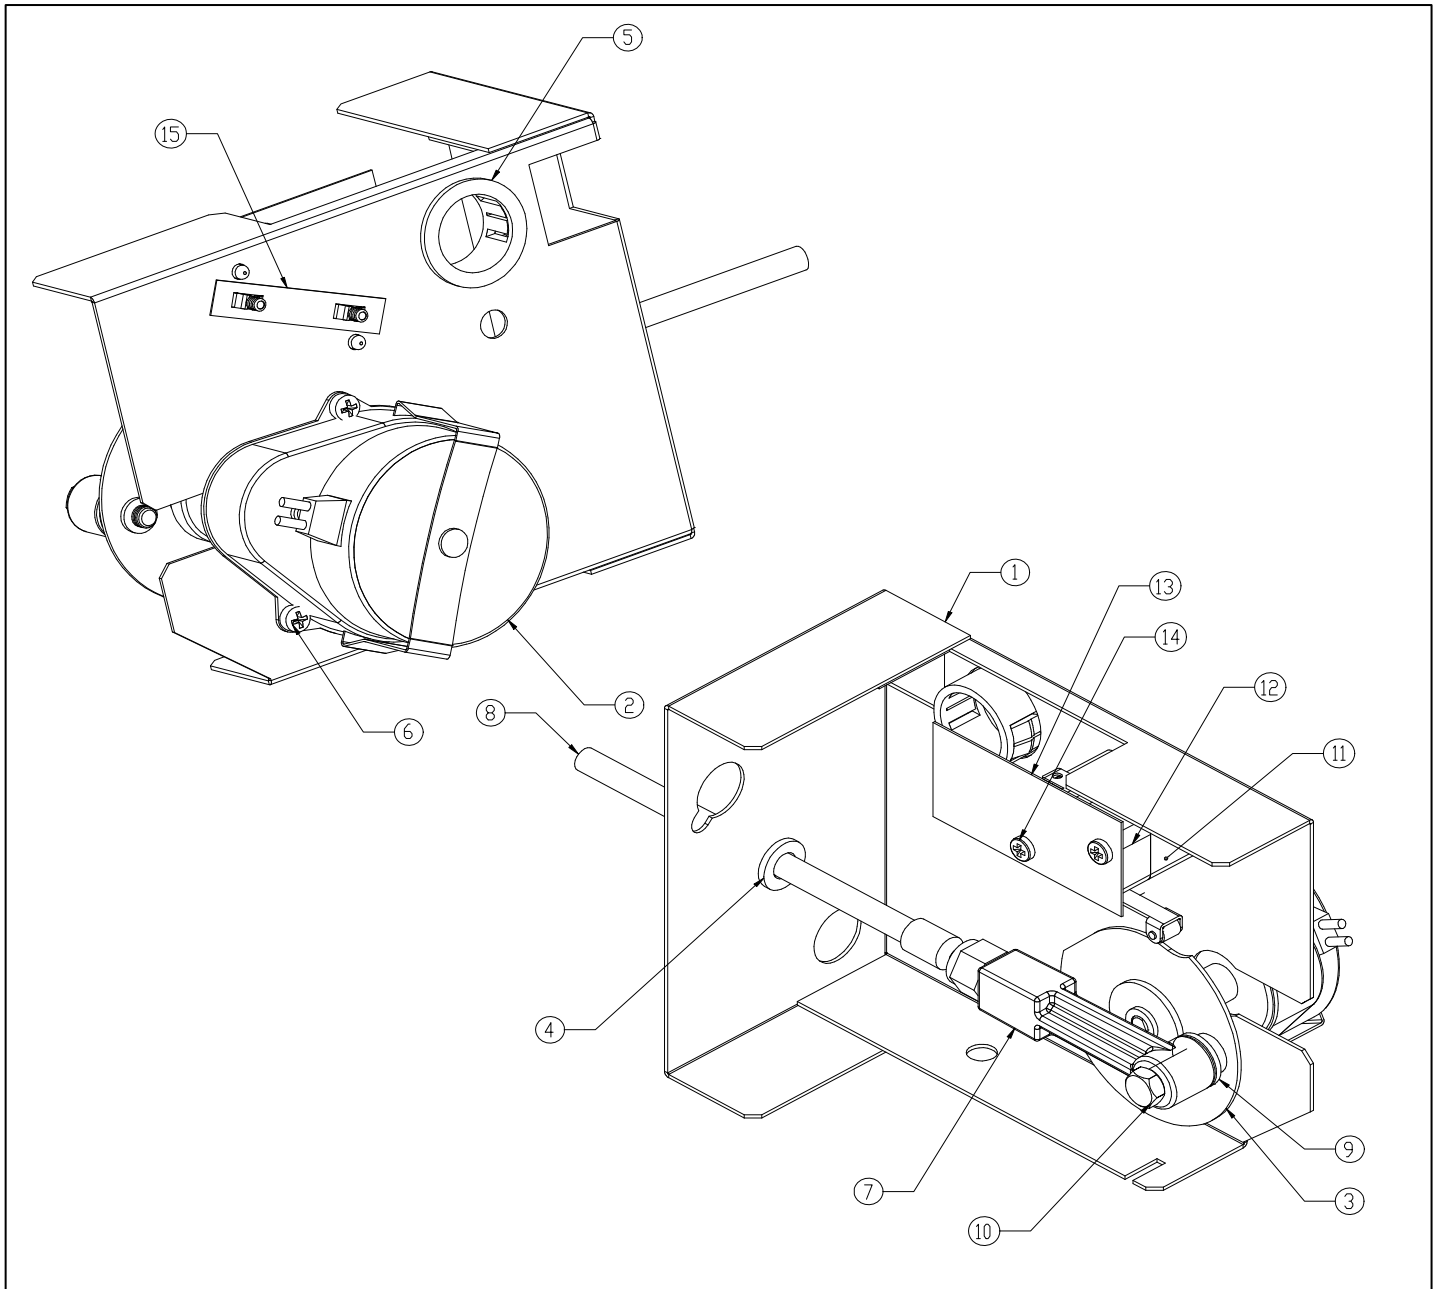

Item	ICEU150	ICEU220	ICEU225	ICEU226	Description
1	3013170-01	3013170-01	3013170-01	3013170-01	Bracket, Probe Motor
2	9161030-01	9161030-01	9161031-01	9161031-01	Gear Motor
3	9131190-03	9131190-03	9131190-03	9131190-03	Clutch Assembly, 60 Degree
4	9051001-13	9051001-13	9051001-13	9051001-13	Snap Bushing
5	9051001-03	9051001-03	9051001-03	9051001-03	Snap Bushing
6	9031019-08	9031019-08	9031019-08	9031019-08	#6-32 x 1/2 Screw
7	9051057-01	9051057-01	9051057-01	9051057-01	Connecting Rod
8	9021102-01	9021102-01	9021102-01	9021102-01	Probe, Single Length
9	9031003-03	9031003-03	9031003-03	9031003-03	Flat Washer
10	9031119-01	9031119-01	9031119-01	9031119-01	Shoulder Screw
11	9051519-01	9051519-01	9051519-01	9051519-01	Spacer, Cam Switch
12	9101160-01	9101160-01	9101160-01	9101160-01	Cam Switch
13	3051145-02	3051145-02	3051145-02	3051145-02	Insulator
14	9031008-44	9031008-44	9031008-44	9031008-44	Pan head Screw
15	9031120-01	9031120-01	9031120-01	9031120-01	Speed Nut Plate
	2061962-05	2061962-05	2061962-07	2061962-07	Harvest Assist Assembly